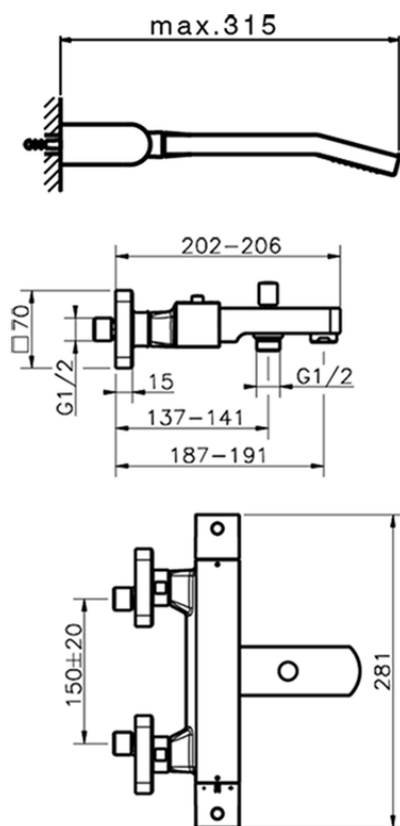

Thermostatic bath mixer, with shower set ROADSTER ACCENT_RAD27010

RAD27010

<https://en.cisal.it/thermostatic-bath-mixer-with-shower-set-roadster-accent-rad27010>

2026-04-10