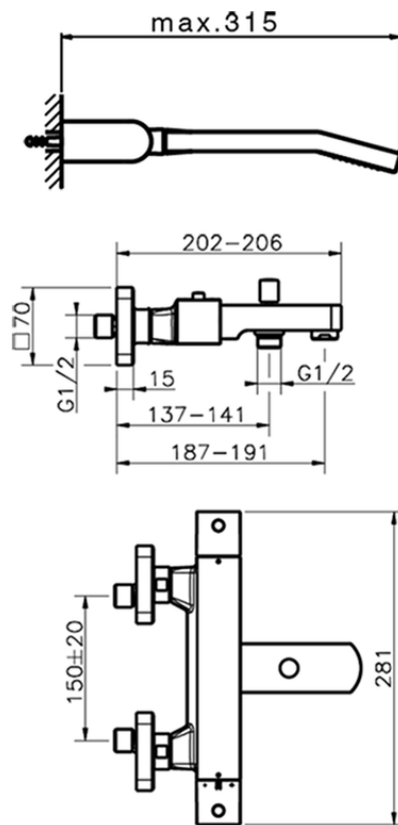

Thermostatic bath mixer, with shower set ROADSTER ACCENT_RAD27010

RAD27010

<https://en.cisal.it/thermostatic-bath-mixer-with-shower-set-roadster-accent-rad27010>

2026-05-19