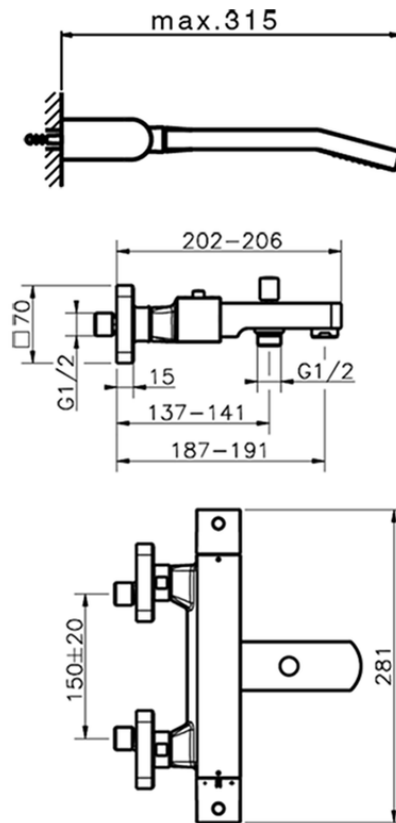

Thermostatic bath mixer, with shower set ROADSTER ACCENT_RAD27010

RAD27010

<https://en.cisal.it/thermostatic-bath-mixer-with-shower-set-roadster-accent-rad27010>

2026-04-28