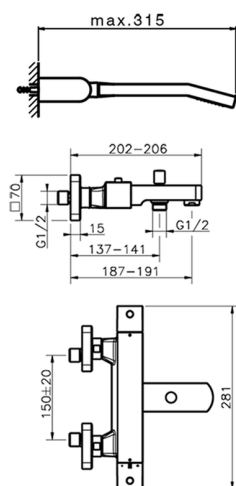

## Thermostatic bath mixer, with shower set ROADSTER ACCENT\_RAD27010

MODEL **RAD27010**

Thermostatic bath mixer, with shower set, wall mounted swivel handshower barcket, 42x18 mm ABS Quad one spray handshower, 150 cm smooth SUPREME Flexible Hose

### CHARACTERISTICS

Cartridge Spare Parts **22.04A.AR - ZZ97279004**

**Argo 2 (long filter) Thermostatic Valve**