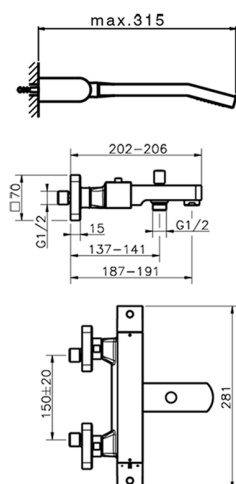

## Thermostatic bath mixer, with shower set ROADSTER ACCENT\_RAD27010

MODEL **RAD27010**

Thermostatic bath mixer, with shower set, wall mounted swivel handshower barcket, 42x18 mm ABS Quad one spray handshower, 150 cm smooth SUPREME Flexible Hose

### CHARACTERISTICS

Cartridge Spare Parts **22.04A.AR - ZZ97279004**

**Argo 2 (long filter) Thermostatic Valve**