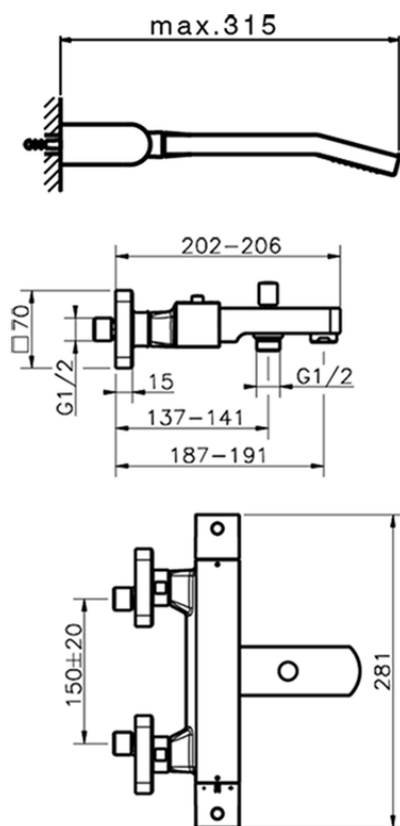

## Thermostatic bath mixer, with shower set ROADSTER ACCENT\_RAD27010

RAD27010

<https://en.cisal.it/thermostatic-bath-mixer-with-shower-set-roadster-accent-rad27010>

2026-04-29