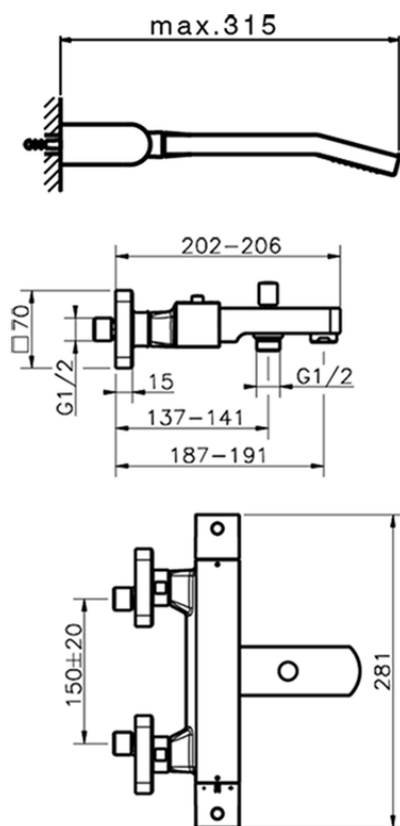

Thermostatic bath mixer, with shower set ROADSTER ACCENT_RAD27010

RAD27010

<https://en.cisal.it/thermostatic-bath-mixer-with-shower-set-roadster-accent-rad27010>

2026-06-14