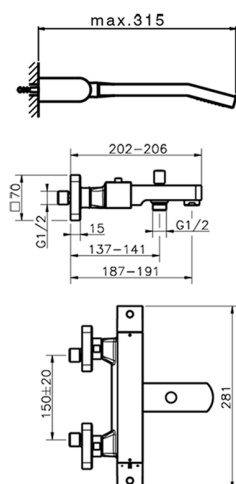

Thermostatic bath mixer, with shower set ROADSTER ACCENT_RAD27010

MODEL **RAD27010**

Thermostatic bath mixer, with shower set, wall mounted swivel handshower barcket, 42x18 mm ABS Quad one spray handshower, 150 cm smooth SUPREME Flexible Hose

AVAILABLE FINISHINGS

-  **21** 21 Chrome
-  **2B** 2B Polished Nickel
-  **2F** 2F Brushed Nickel
-  **2Q** 2Q Black Titanium
-  **40** 40 Matt Black
-  **4Q** 4Q Matt White

CHARACTERISTICS

Cartridge Spare Parts **22.04A.AR - ZZ97279004**