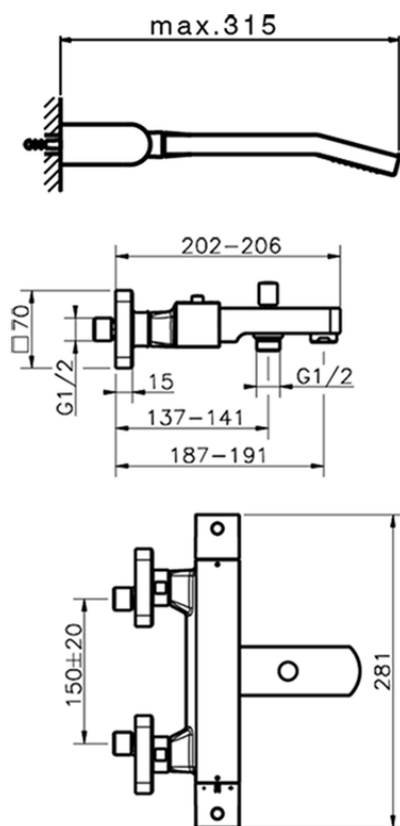

Thermostatic bath mixer, with shower set ROADSTER ACCENT_RAD27010

RAD27010

<https://en.cisal.it/thermostatic-bath-mixer-with-shower-set-roadster-accent-rad27010>

2026-04-28