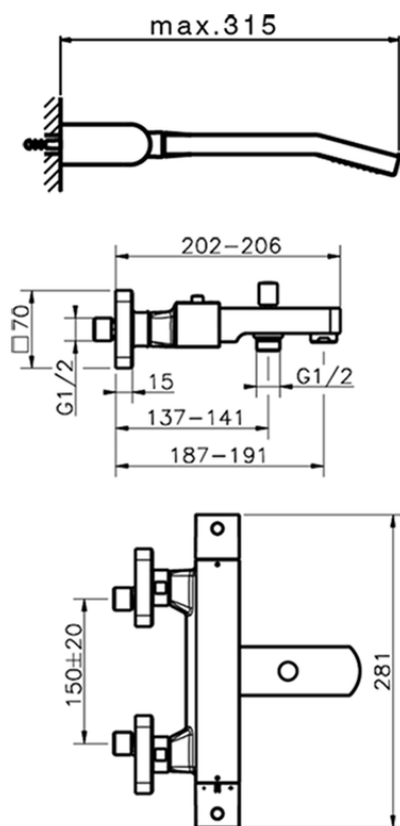

Thermostatic bath mixer, with shower set ROADSTER ACCENT_RAD27010

RAD27010

<https://en.cisal.it/thermostatic-bath-mixer-with-shower-set-roadster-accent-rad27010>

2026-05-19