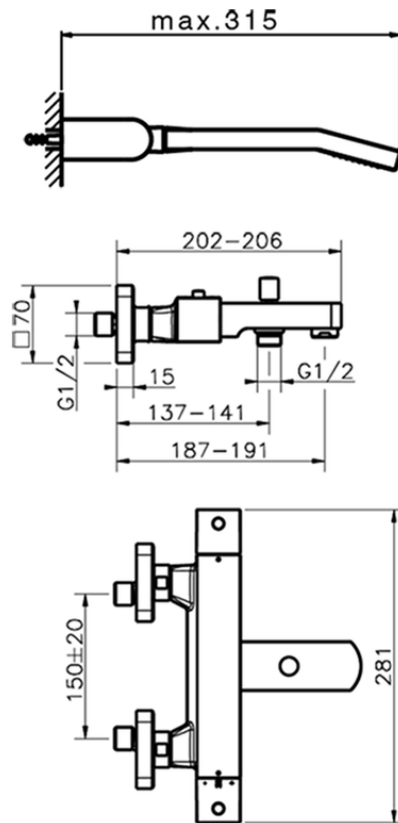

## Thermostatic bath mixer, with shower set ROADSTER ACCENT\_RAD27010

RAD27010

<https://en.cisal.it/thermostatic-bath-mixer-with-shower-set-roadster-accent-rad27010>

2026-04-08