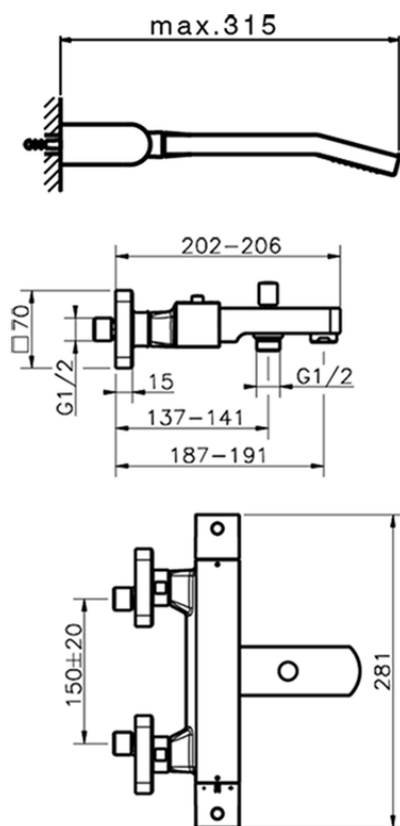

Thermostatic bath mixer, with shower set ROADSTER ACCENT_RAD27010

RAD27010

<https://en.cisal.it/thermostatic-bath-mixer-with-shower-set-roadster-accent-rad27010>

2026-06-13