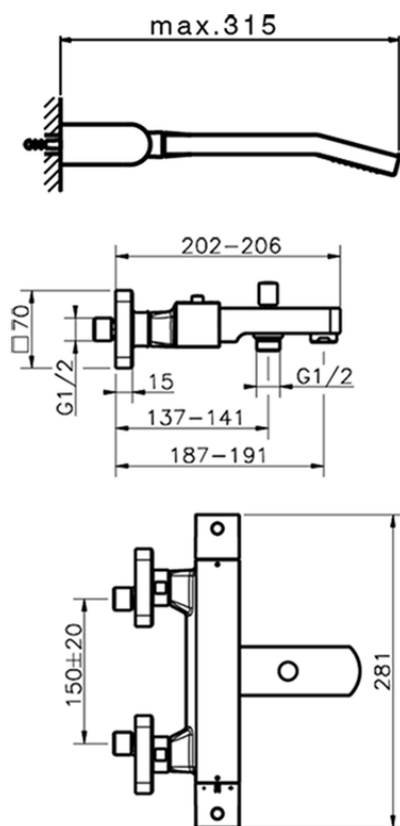

## Thermostatic bath mixer, with shower set ROADSTER ACCENT\_RAD27010

RAD27010

<https://en.cisal.it/thermostatic-bath-mixer-with-shower-set-roadster-accent-rad27010>

2026-04-08