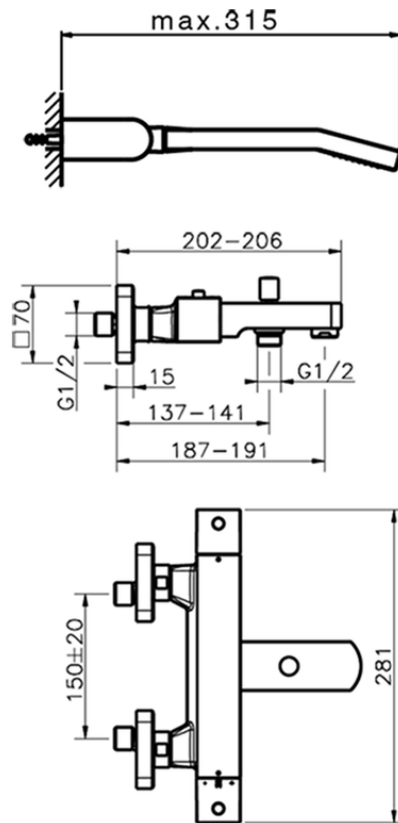

## Thermostatic bath mixer, with shower set ROADSTER ACCENT\_RAD27010

RAD27010

<https://en.cisal.it/thermostatic-bath-mixer-with-shower-set-roadster-accent-rad27010>

2026-06-13