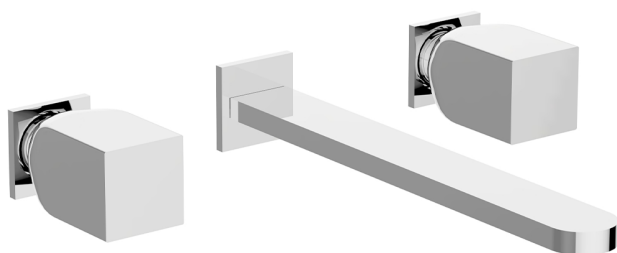

## Exposed part for concealed washbasin mixer HI-RISE\_RI013511

MODEL **RI013511**

Exposed part for concealed washbasin mixer, without concealed part, for item ZA033510

### AVAILABLE FINISHINGS

-  **21** 21 Chrome
-  **24** 24 Gold
-  **2F** 2F Brushed Nickel
-  **2W** 2W Brushed Gold
-  **40** 40 Matt Black
-  **4Q** 4Q Matt White
-  **5G** 5G Rose Gold
-  **6V** 6V Matt White/Brushed Nickel
-  **6X** 6X Matt White/Brushed Gold
-  **7W** 7W Matt Black/Brushed Gold

### CHARACTERISTICS

Installation **Concealed**  
 Required concealed parts **ZA033510**

## Concealed washbasin mixer CONCEALED\_ZA033510

MODEL **ZA033510**

Concealed washbasin mixer, with two right headvalves

AVAILABLE FINISHINGS

CHARACTERISTICS

Concealed **1**

2026-05-17