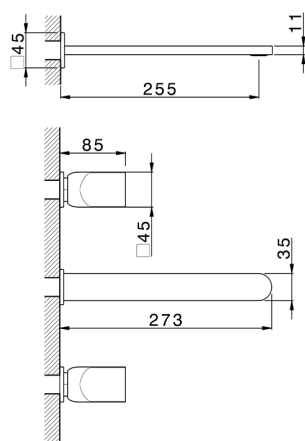

Exposed part for concealed washbasin mixer HI-RISE_RI013511

MODEL **RI013511**

Exposed part for concealed washbasin mixer, without concealed part, for item ZA033510

AVAILABLE FINISHINGS

- **21** 21 Chrome
- **24** 24 Gold
- **2F** 2F Brushed Nickel
- **2W** 2W Brushed Gold
- **40** 40 Matt Black
- **4Q** 4Q Matt White
- **5G** 5G Rose Gold
- **6V** 6V Matt White/Brushed Nickel
- **6X** 6X Matt White/Brushed Gold
- **7W** 7W Matt Black/Brushed Gold

CHARACTERISTICS

Installation **Concealed**
Required concealed parts **ZA033510**