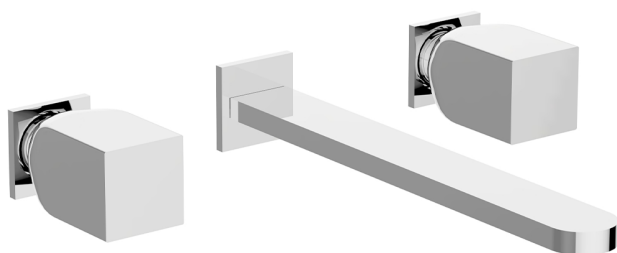

Exposed part for concealed washbasin mixer HI-RISE_RI013511

MODEL **RI013511**

Exposed part for concealed washbasin mixer, without concealed part, for item ZA033510

AVAILABLE FINISHINGS

-  **21** 21 Chrome
-  **24** 24 Gold
-  **2F** 2F Brushed Nickel
-  **2W** 2W Brushed Gold
-  **40** 40 Matt Black
-  **4Q** 4Q Matt White
-  **5G** 5G Rose Gold
-  **6V** 6V Matt White/Brushed Nickel
-  **6X** 6X Matt White/Brushed Gold
-  **7W** 7W Matt Black/Brushed Gold

CHARACTERISTICS

Installation **Concealed**
 Required concealed parts **ZA033510**

Concealed washbasin mixer CONCEALED_ZA033510

MODEL **ZA033510**

Concealed washbasin mixer, with two right headvalves

AVAILABLE FINISHINGS