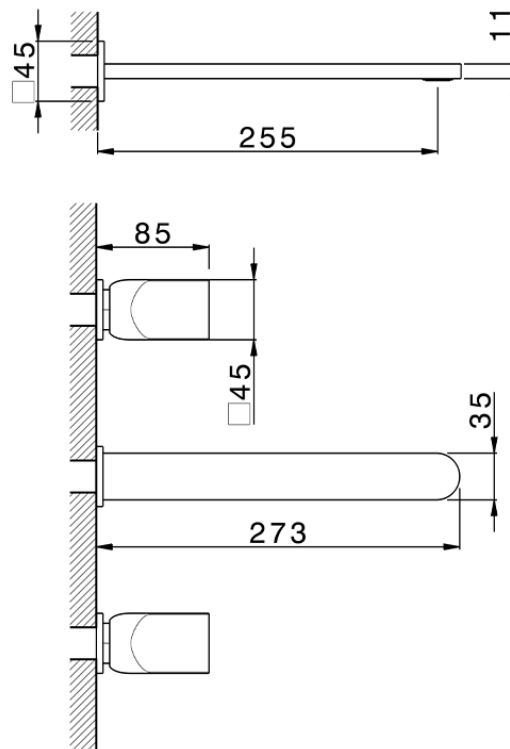

Exposed part for concealed washbasin mixer HI-RISE_RI013511

RI013511

<https://en.cisal.it/exposed-part-for-concealed-washbasin-mixer-hi-rise-ri013511>

| Serie's code | Size XX |
|--------------|---------|
| CX 1351 | 20-35 |
| CF 1351 | 20-35 |
| CX 0331 | 20-35 |
| CF 0331 | 20-35 |
| CX 0200 | 20-35 |
| CF 0200 | 20-35 |
| BA 1351 | 20-35 |
| GS 1351 | 20-35 |
| GL 1351 | 20-35 |
| MN 1351 | 20-35 |
| LN 1351 | 20-35 |
| LV 1351 | 33-48 |
| LY 1351 | 33-48 |
| CU 1351 | 33-48 |
| SM 1351 | 30-45 |
| AA 1351 | 10-30 |
| AC 1351 | 10-30 |
| AR 1351 | 15-25 |
| PZ 1351 | 10-30 |
| RG 1351 | 10-30 |
| TS 1351 | 10-30 |
| VT 1351 | 10-30 |
| CS 1351 | 10-30 |
| WA 1351 | 45-68 |
| X1 1351 | 33-45 |
| X2 1351 | 33-45 |
| X3 1351 | 33-45 |
| X4 1351 | 33-45 |
| X5 1351 | 33-45 |
| RI 1351 | 20-35 |
| RM 1351 | 20-35 |

Limiti di tolleranza superficie piastrelle
 Adjustment limits for finished tile surface
 Limites de tolérance surface carrelage
 Fliesenoberfläche
 Superficie del azulejo

ZA033510

<https://en.cisal.it/concealed-washbasin-mixer-concealed-za033510>