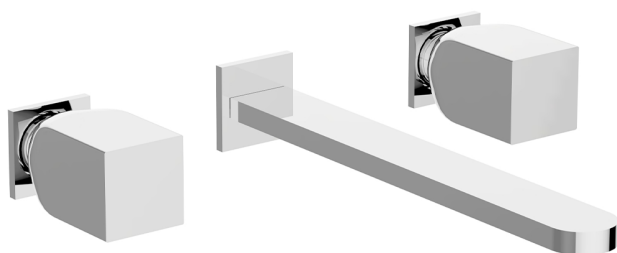

## Exposed part for concealed washbasin mixer HI-RISE\_RI013511

MODEL **RI013511**

Exposed part for concealed washbasin mixer, without concealed part, for item ZA033510

### AVAILABLE FINISHINGS

-  **21** 21 Chrome
-  **24** 24 Gold
-  **2F** 2F Brushed Nickel
-  **2W** 2W Brushed Gold
-  **40** 40 Matt Black
-  **4Q** 4Q Matt White
-  **5G** 5G Rose Gold
-  **6V** 6V Matt White/Brushed Nickel
-  **6X** 6X Matt White/Brushed Gold
-  **7W** 7W Matt Black/Brushed Gold

### CHARACTERISTICS

Installation **Concealed**  
 Required concealed parts **ZA033510**

## Concealed washbasin mixer CONCEALED\_ZA033510

MODEL **ZA033510**

Concealed washbasin mixer, with two right headvalves

AVAILABLE FINISHINGS

 **04** 04 Without finishing

CHARACTERISTICS

Concealed **1**

2026-06-13