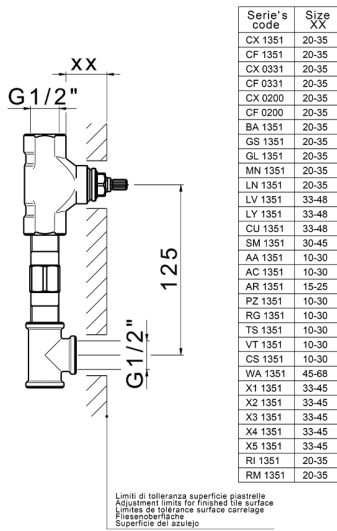

## Exposed part for concealed washbasin mixer HI-RISE\_RI013511

MODEL **RI013511**

Exposed part for concealed washbasin mixer, without concealed part, for item ZA033510

## Concealed washbasin mixer CONCEALED\_ZA033510

MODEL **ZA033510**

Concealed washbasin mixer, with two right headvalves

AVAILABLE FINISHINGS

**04** 04 Without finishing

CHARACTERISTICS

Concealed **1**

2026-04-06