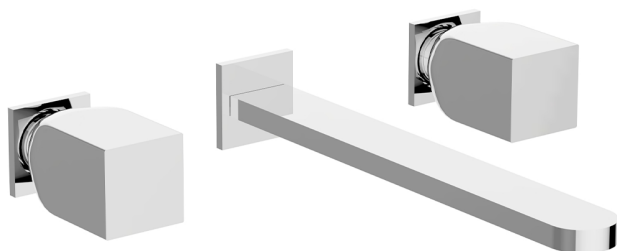

## Exposed part for concealed washbasin mixer HI-RISE\_RI013511

MODEL **RI013511**

Exposed part for concealed washbasin mixer, without concealed part, for item ZA033510

### AVAILABLE FINISHINGS

-  **21** 21 Chrome
-  **24** 24 Gold
-  **2F** 2F Brushed Nickel
-  **2W** 2W Brushed Gold
-  **40** 40 Matt Black
-  **4Q** 4Q Matt White
-  **5G** 5G Rose Gold
-  **6V** 6V Matt White/Brushed Nickel
-  **6X** 6X Matt White/Brushed Gold
-  **7W** 7W Matt Black/Brushed Gold

### CHARACTERISTICS

Installation **Concealed**  
 Required concealed parts **ZA033510**

## Concealed washbasin mixer CONCEALED\_ZA033510

MODEL **ZA033510**

Concealed washbasin mixer, with two right headvalves

AVAILABLE FINISHINGS

CHARACTERISTICS

Concealed **1**

2026-06-14