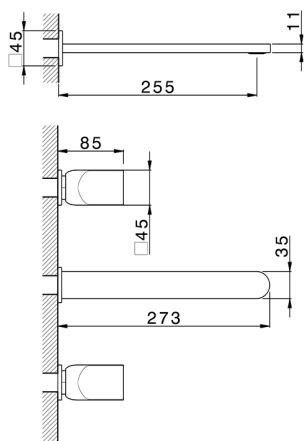

Exposed part for concealed washbasin mixer HI-RISE_RI013511

MODEL **RI013511**

Exposed part for concealed washbasin mixer, without concealed part, for item ZA033510

AVAILABLE FINISHINGS

- **21** 21 Chrome
- **24** 24 Gold
- **2F** 2F Brushed Nickel
- **2W** 2W Brushed Gold
- **40** 40 Matt Black
- **4Q** 4Q Matt White
- **5G** 5G Rose Gold
- **6V** 6V Matt White/Brushed Nickel
- **6X** 6X Matt White/Brushed Gold
- **7W** 7W Matt Black/Brushed Gold

CHARACTERISTICS

Installation **Concealed**
Required concealed parts **ZA033510**