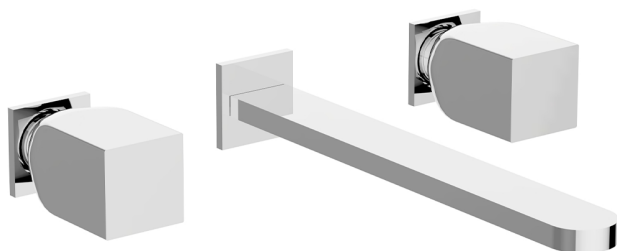

## Exposed part for concealed washbasin mixer HI-RISE\_RI013511

MODEL **RI013511**

Exposed part for concealed washbasin mixer, without concealed part, for item ZA033510

### AVAILABLE FINISHINGS

-  **21** 21 Chrome
-  **24** 24 Gold
-  **2F** 2F Brushed Nickel
-  **2W** 2W Brushed Gold
-  **40** 40 Matt Black
-  **4Q** 4Q Matt White
-  **5G** 5G Rose Gold
-  **6V** 6V Matt White/Brushed Nickel
-  **6X** 6X Matt White/Brushed Gold
-  **7W** 7W Matt Black/Brushed Gold

### CHARACTERISTICS

Installation **Concealed**  
 Required concealed parts **ZA033510**

## Concealed washbasin mixer CONCEALED\_ZA033510

MODEL **ZA033510**

Concealed washbasin mixer, with two right headvalves

AVAILABLE FINISHINGS

**04** 04 Without finishing

CHARACTERISTICS

Concealed **1**

2026-04-06