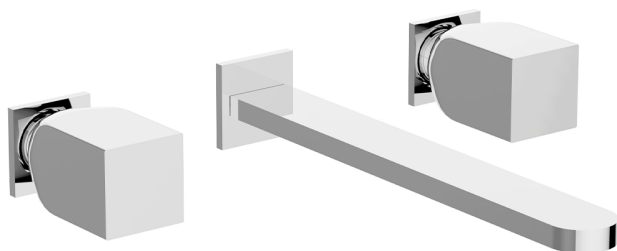

Exposed part for concealed washbasin mixer HI-RISE_RI013511

MODEL **RI013511**

Exposed part for concealed washbasin mixer, without concealed part, for item ZA033510

AVAILABLE FINISHINGS

-  **21** 21 Chrome
-  **24** 24 Gold
-  **2F** 2F Brushed Nickel
-  **2W** 2W Brushed Gold
-  **40** 40 Matt Black
-  **4Q** 4Q Matt White
-  **5G** 5G Rose Gold
-  **6V** 6V Matt White/Brushed Nickel
-  **6X** 6X Matt White/Brushed Gold
-  **7W** 7W Matt Black/Brushed Gold

CHARACTERISTICS

Installation **Concealed**
 Required concealed parts **ZA033510**

Concealed washbasin mixer CONCEALED_ZA033510

MODEL **ZA033510**

Concealed washbasin mixer, with two right headvalves

AVAILABLE FINISHINGS