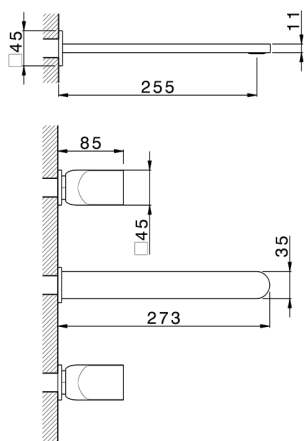

Exposed part for concealed washbasin mixer HI-RISE_RI013511

MODEL **RI013511**

Exposed part for concealed washbasin mixer, without concealed part, for item ZA033510

AVAILABLE FINISHINGS

-  **21** 21 Chrome
-  **24** 24 Gold
-  **2F** 2F Brushed Nickel
-  **2W** 2W Brushed Gold
-  **40** 40 Matt Black
-  **4Q** 4Q Matt White
-  **5G** 5G Rose Gold
-  **6V** 6V Matt White/Brushed Nickel
-  **6X** 6X Matt White/Brushed Gold
-  **7W** 7W Matt Black/Brushed Gold

CHARACTERISTICS

Installation **Concealed**
 Required concealed parts **ZA033510**

Concealed washbasin mixer CONCEALED_ZA033510

MODEL **ZA033510**

Concealed washbasin mixer, with two right headvalves

AVAILABLE FINISHINGS