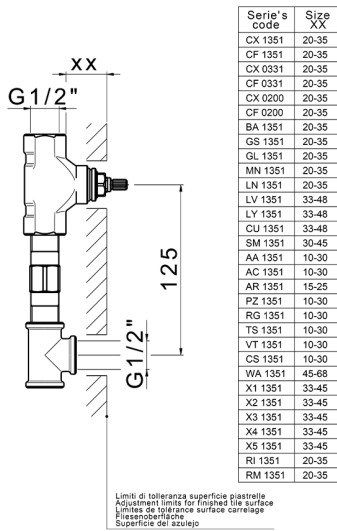

2026-04-26