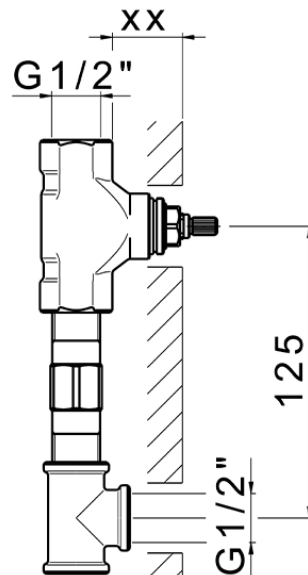

Serie's code	Size XX
CX 1351	20-35
CF 1351	20-35
CX 0331	20-35
CF 0331	20-35
CX 0200	20-35
CF 0200	20-35
BA 1351	20-35
GS 1351	20-35
GL 1351	20-35
MN 1351	20-35
LN 1351	20-35
LV 1351	33-48
LY 1351	33-48
CU 1351	33-48
SM 1351	30-45
AA 1351	10-30
AC 1351	10-30
AR 1351	15-25
PZ 1351	10-30
RG 1351	10-30
TS 1351	10-30
VT 1351	10-30
CS 1351	10-30
WA 1351	45-68
X1 1351	33-45
X2 1351	33-45
X3 1351	33-45
X4 1351	33-45
X5 1351	33-45
RI 1351	20-35
RM 1351	20-35

ZA033510

<https://en.cisal.it/concealed-washbasin-mixer-concealed-za033510>

2026-04-26