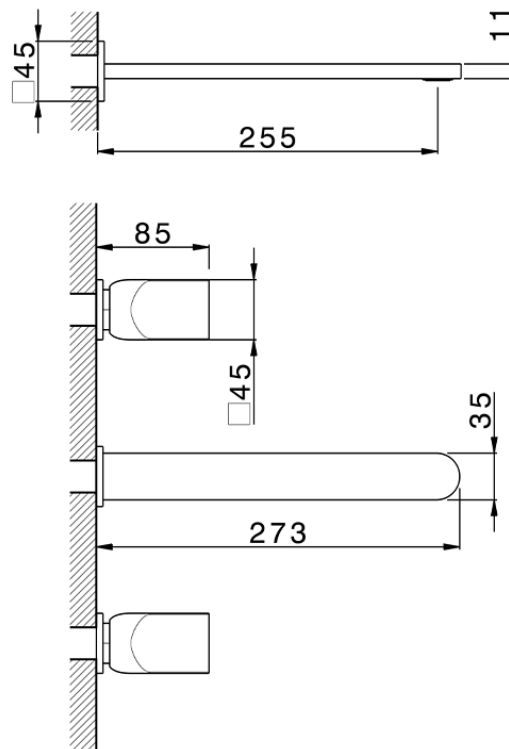

Exposed part for concealed washbasin mixer HI-RISE_RI013511

RI013511

<https://en.cisal.it/exposed-part-for-concealed-washbasin-mixer-hi-rise-ri013511>

Serie's code	Size XX
CX 1351	20-35
CF 1351	20-35
CX 0331	20-35
CF 0331	20-35
CX 0200	20-35
CF 0200	20-35
BA 1351	20-35
GS 1351	20-35
GL 1351	20-35
MN 1351	20-35
LN 1351	20-35
LV 1351	33-48
LY 1351	33-48
CU 1351	33-48
SM 1351	30-45
AA 1351	10-30
AC 1351	10-30
AR 1351	15-25
PZ 1351	10-30
RG 1351	10-30
TS 1351	10-30
VT 1351	10-30
CS 1351	10-30
WA 1351	45-68
X1 1351	33-45
X2 1351	33-45
X3 1351	33-45
X4 1351	33-45
X5 1351	33-45
RI 1351	20-35
RM 1351	20-35

Limiti di tolleranza superficie piastrelle
 Adjustment limits for finished tile surface
 Limites de tolérance surface carrelage
 Fliesenoberfläche
 Superficie del azulejo

ZA033510

<https://en.cisal.it/concealed-washbasin-mixer-concealed-za033510>