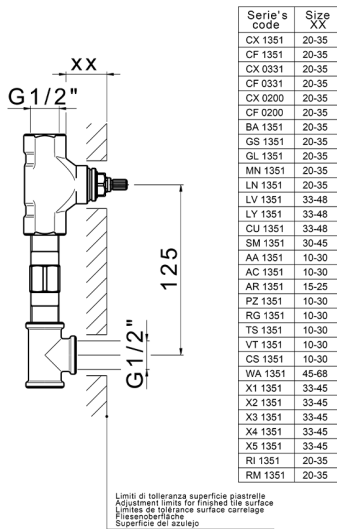

## Exposed part for concealed washbasin mixer HI-RISE\_RI013511

MODEL **RI013511**

Exposed part for concealed washbasin mixer, without concealed part, for item ZA033510

### CHARACTERISTICS

Installation **Concealed**  
 Required concealed parts **ZA033510**

## Concealed washbasin mixer CONCEALED\_ZA033510

MODEL **ZA033510**

Concealed washbasin mixer, with two right headvalves

AVAILABLE FINISHINGS

**04** 04 Without finishing

CHARACTERISTICS

Concealed **1**

2026-04-06