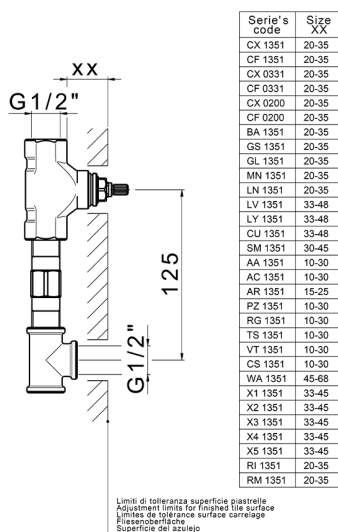

2026-04-26