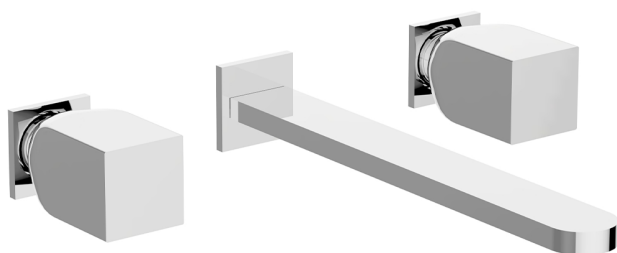

## Exposed part for concealed washbasin mixer HI-RISE\_RI013511

MODEL **RI013511**

Exposed part for concealed washbasin mixer, without concealed part, for item ZA033510

### AVAILABLE FINISHINGS

-  **21** 21 Chrome
-  **24** 24 Gold
-  **2F** 2F Brushed Nickel
-  **2W** 2W Brushed Gold
-  **40** 40 Matt Black
-  **4Q** 4Q Matt White
-  **5G** 5G Rose Gold
-  **6V** 6V Matt White/Brushed Nickel
-  **6X** 6X Matt White/Brushed Gold
-  **7W** 7W Matt Black/Brushed Gold

### CHARACTERISTICS

Installation **Concealed**  
 Required concealed parts **ZA033510**

## Concealed washbasin mixer CONCEALED\_ZA033510

MODEL **ZA033510**

Concealed washbasin mixer, with two right headvalves

AVAILABLE FINISHINGS

CHARACTERISTICS

Concealed **1**

2026-06-10