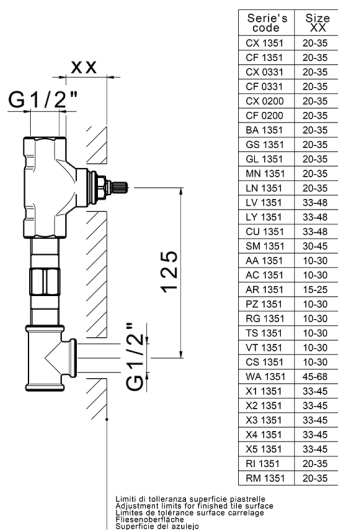

## Exposed part for concealed washbasin mixer HI-RISE\_RI013511

MODEL **RI013511**

Exposed part for concealed washbasin mixer, without concealed part, for item ZA033510

### CHARACTERISTICS

Installation **Concealed**  
 Required concealed parts **ZA033510**

## Concealed washbasin mixer CONCEALED\_ZA033510

MODEL **ZA033510**

Concealed washbasin mixer, with two right headvalves

AVAILABLE FINISHINGS

CHARACTERISTICS

Concealed **1**

2026-06-10