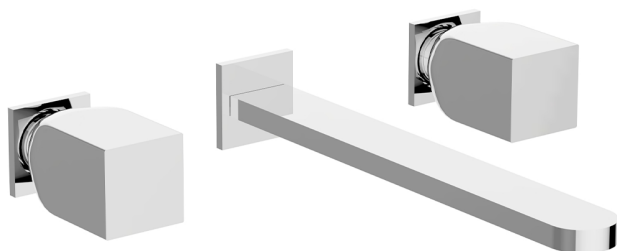

## Exposed part for concealed washbasin mixer HI-RISE\_RI013511

MODEL **RI013511**

Exposed part for concealed washbasin mixer, without concealed part, for item ZA033510

### AVAILABLE FINISHINGS

-  **21** 21 Chrome
-  **24** 24 Gold
-  **2F** 2F Brushed Nickel
-  **2W** 2W Brushed Gold
-  **40** 40 Matt Black
-  **4Q** 4Q Matt White
-  **5G** 5G Rose Gold
-  **6V** 6V Matt White/Brushed Nickel
-  **6X** 6X Matt White/Brushed Gold
-  **7W** 7W Matt Black/Brushed Gold

### CHARACTERISTICS

Installation **Concealed**  
 Required concealed parts **ZA033510**

## Concealed washbasin mixer CONCEALED\_ZA033510

MODEL **ZA033510**

Concealed washbasin mixer, with two right headvalves

AVAILABLE FINISHINGS

CHARACTERISTICS

Concealed **1**

2026-07-03