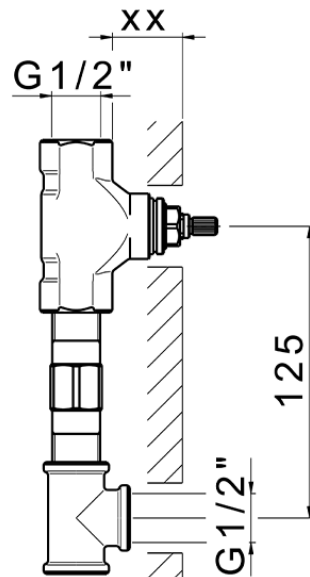

Serie's code	Size XX
CX 1351	20-35
CF 1351	20-35
CX 0331	20-35
CF 0331	20-35
CX 0200	20-35
CF 0200	20-35
BA 1351	20-35
GS 1351	20-35
GL 1351	20-35
MN 1351	20-35
LN 1351	20-35
LV 1351	33-48
LY 1351	33-48
CU 1351	33-48
SM 1351	30-45
AA 1351	10-30
AC 1351	10-30
AR 1351	15-25
PZ 1351	10-30
RG 1351	10-30
TS 1351	10-30
VT 1351	10-30
CS 1351	10-30
WA 1351	45-68
X1 1351	33-45
X2 1351	33-45
X3 1351	33-45
X4 1351	33-45
X5 1351	33-45
RI 1351	20-35
RM 1351	20-35

ZA033510

<https://en.cisal.it/concealed-washbasin-mixer-concealed-za033510>

2026-04-26