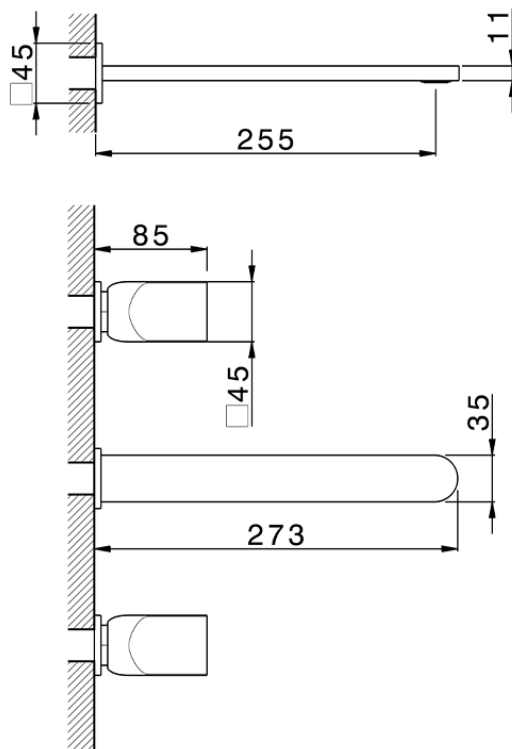

Exposed part for concealed washbasin mixer HI-RISE_RI013511

RI013511

<https://en.cisal.it/exposed-part-for-concealed-washbasin-mixer-hi-rise-ri013511>

Serie's code	Size XX
CX 1351	20-35
CF 1351	20-35
CX 0331	20-35
CF 0331	20-35
CX 0200	20-35
CF 0200	20-35
BA 1351	20-35
GS 1351	20-35
GL 1351	20-35
MN 1351	20-35
LN 1351	20-35
LV 1351	33-48
LY 1351	33-48
CU 1351	33-48
SM 1351	30-45
AA 1351	10-30
AC 1351	10-30
AR 1351	15-25
PZ 1351	10-30
RG 1351	10-30
TS 1351	10-30
VT 1351	10-30
CS 1351	10-30
WA 1351	45-68
X1 1351	33-45
X2 1351	33-45
X3 1351	33-45
X4 1351	33-45
X5 1351	33-45
RI 1351	20-35
RM 1351	20-35

Limiti di tolleranza superficie piastrelle
 Adjustment limits for finished tile surface
 Limites de tolérance surface carrelage
 Fliesenoberfläche
 Superficie del azulejo

ZA033510

<https://en.cisal.it/concealed-washbasin-mixer-concealed-za033510>