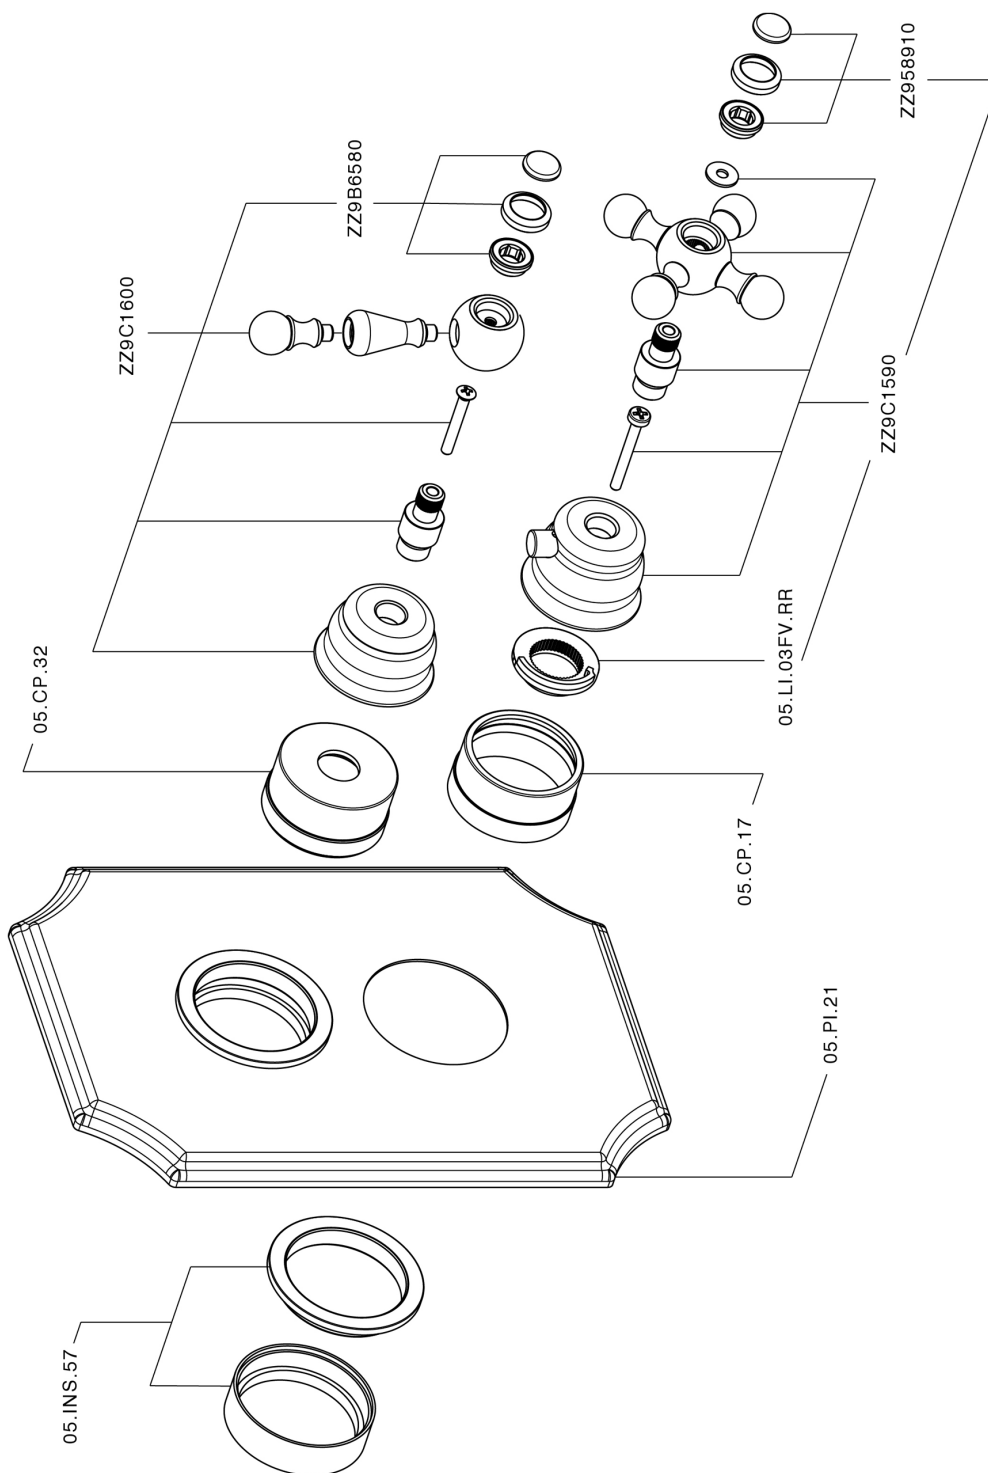

Exposed part for con.thermo.shower valve, 2-outlet ARCANA CERAMIC_AC018100

AC018100

<https://en.cisal.it/exposed-part-for-con-thermo-shower-valve-2-outlet-arcana-ceramic-ac018100>

Concealed thermostatic shower valve, 2-outlets CONCEALED_ZA018101

ZA018101

<https://en.cisal.it/concealed-thermostatic-shower-valve-2-outlets-concealed-za018101>

2026-04-30