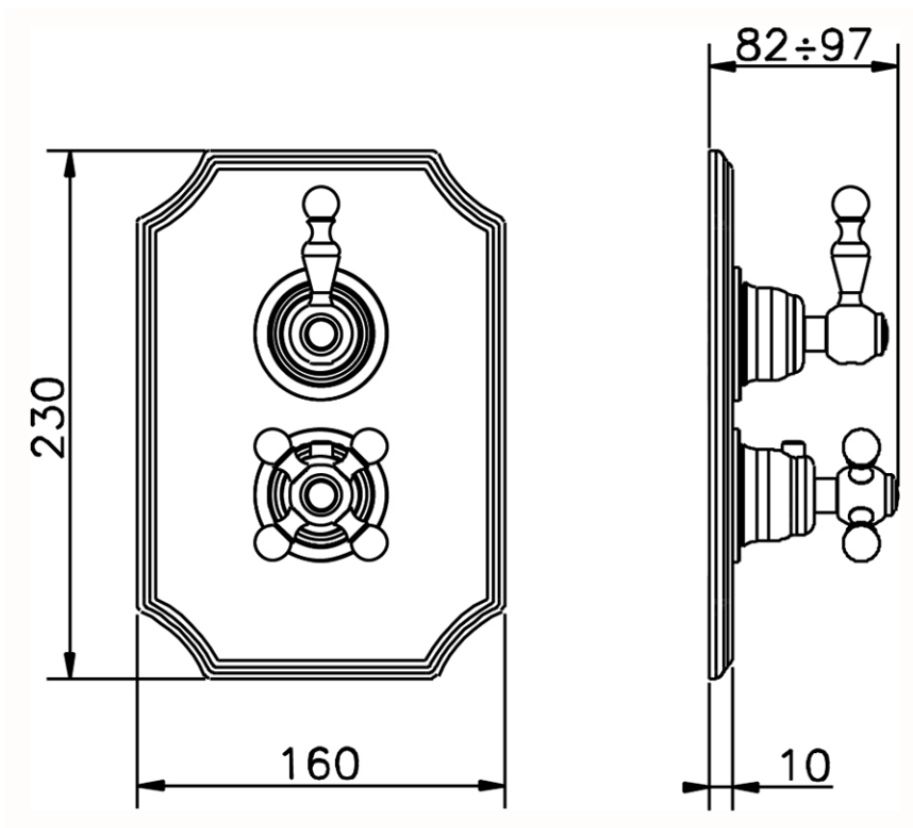

Exposed part for con.thermo.shower valve, 2-outlet ARCANA CERAMIC_AC018100

AC018100

<https://en.cisal.it/exposed-part-for-con-thermo-shower-valve-2-outlet-arcana-ceramic-ac018100>

Piastra/Plate/Plaque/Platte/Placa

2-3mm: XX 25-40 YY 76-91

10 mm: XX 16-31 YY 65-80

ZA018101

<https://en.cisal.it/concealed-thermostatic-shower-valve-2-outlets-concealed-za018101>

2026-06-14