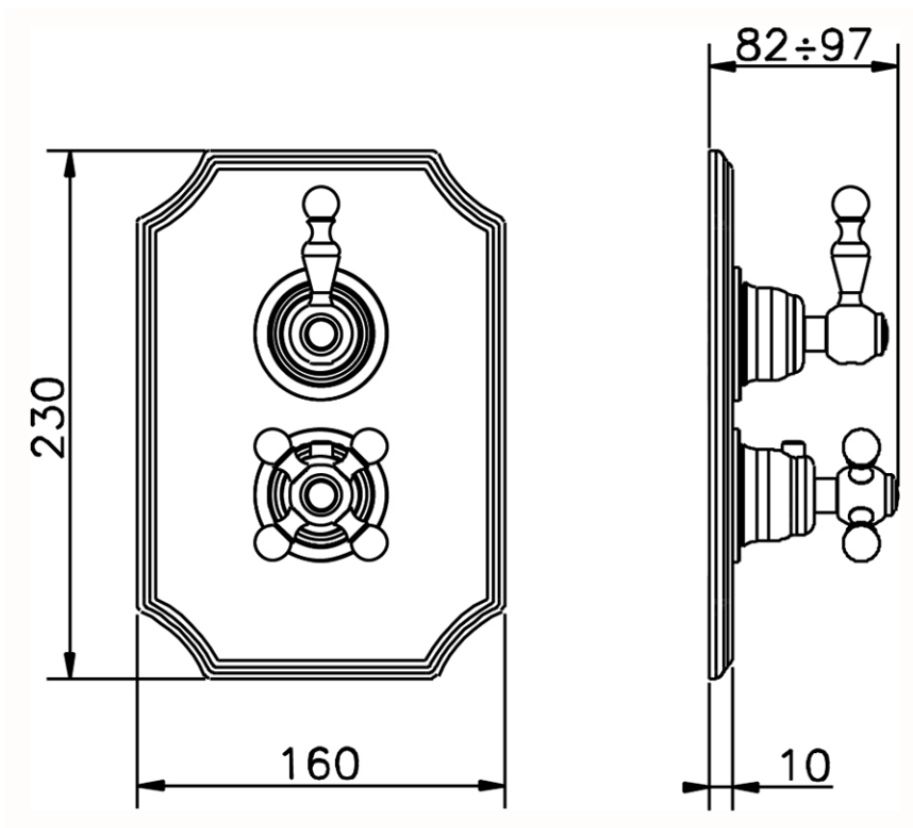

Exposed part for con.thermo.shower valve, 2-outlet ARCANA CERAMIC_AC018100

AC018100

<https://en.cisal.it/exposed-part-for-con-thermo-shower-valve-2-outlet-arcana-ceramic-ac018100>

Piastra/Plate/Plaque/Platte/Placa

2-3mm: XX 25-40 YY 76-91

10 mm: XX 16-31 YY 65-80

ZA018101

<https://en.cisal.it/concealed-thermostatic-shower-valve-2-outlets-concealed-za018101>

2026-04-30