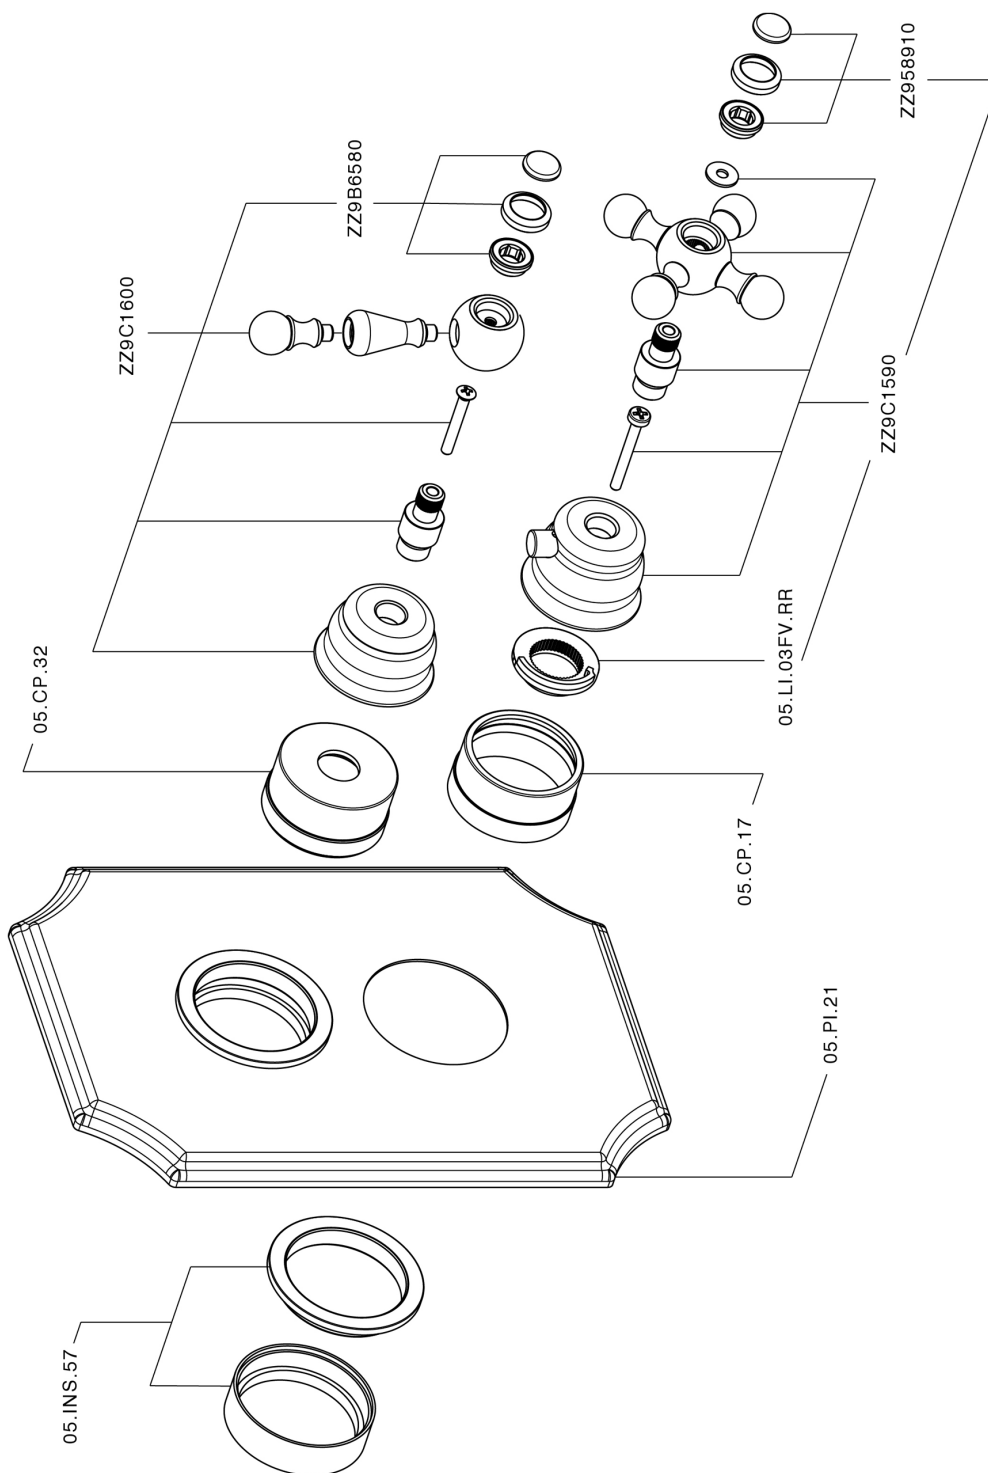

Exposed part for con.thermo.shower valve, 2-outlet ARCANA CERAMIC_AC018100

AC018100

<https://en.cisal.it/exposed-part-for-con-thermo-shower-valve-2-outlet-arcana-ceramic-ac018100>

Concealed thermostatic shower valve, 2-outlets CONCEALED_ZA018101

ZA018101

<https://en.cisal.it/concealed-thermostatic-shower-valve-2-outlets-concealed-za018101>

2026-06-13