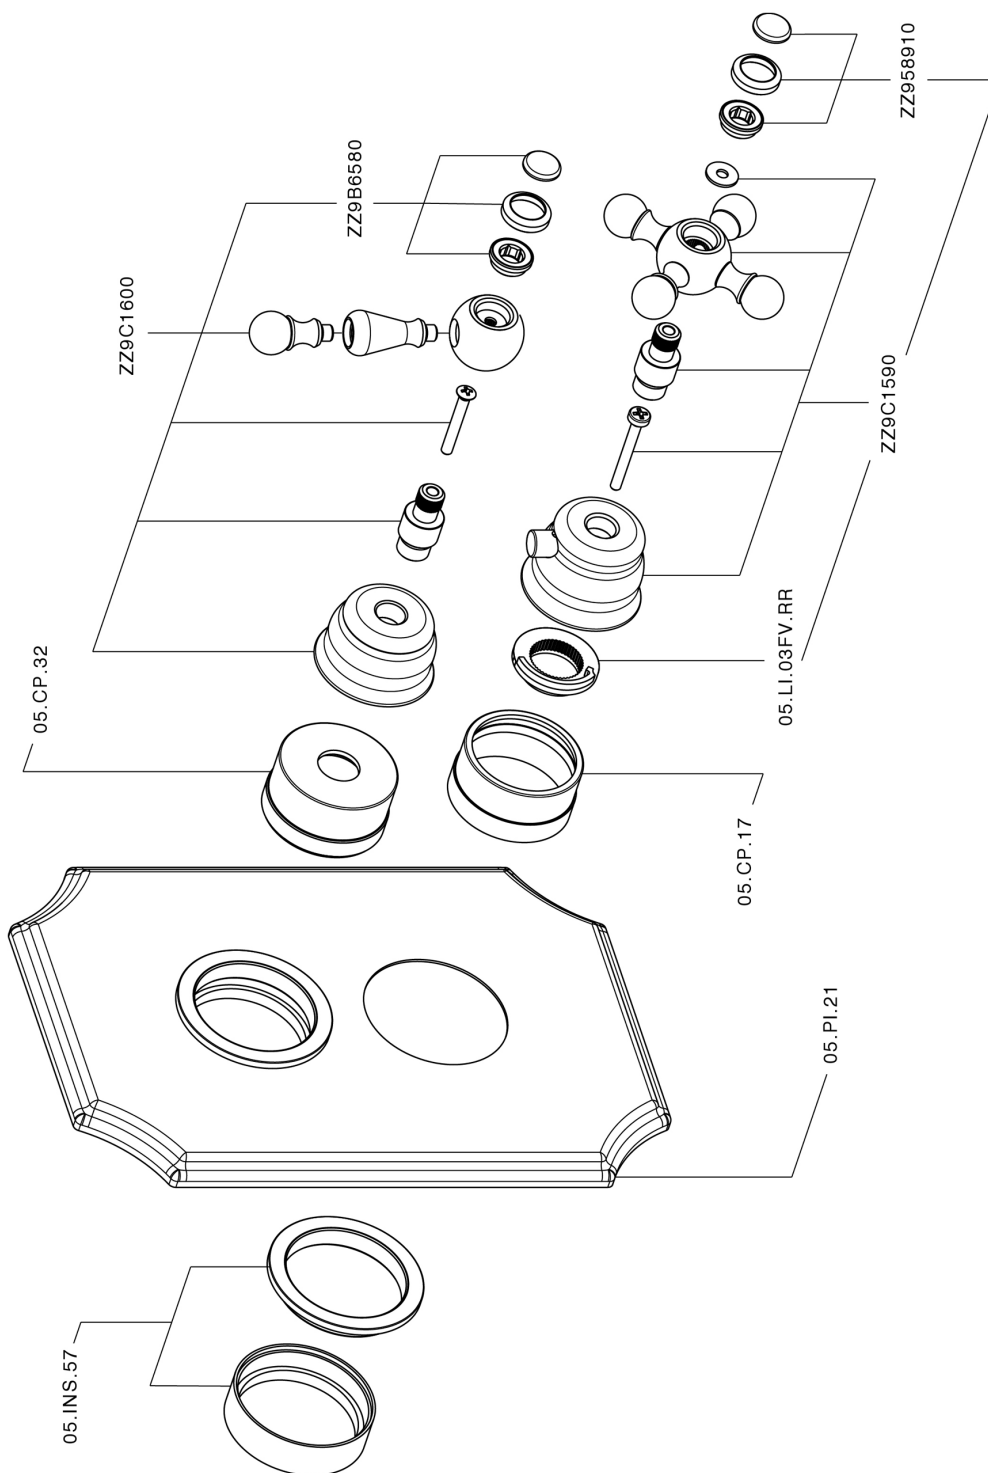

Exposed part for con.thermo.shower valve, 2-outlet ARCANA CERAMIC_AC018100

AC018100

<https://en.cisal.it/exposed-part-for-con-thermo-shower-valve-2-outlet-arcana-ceramic-ac018100>

Concealed thermostatic shower valve, 2-outlets CONCEALED_ZA018101

ZA018101

<https://en.cisal.it/concealed-thermostatic-shower-valve-2-outlets-concealed-za018101>

2026-04-09