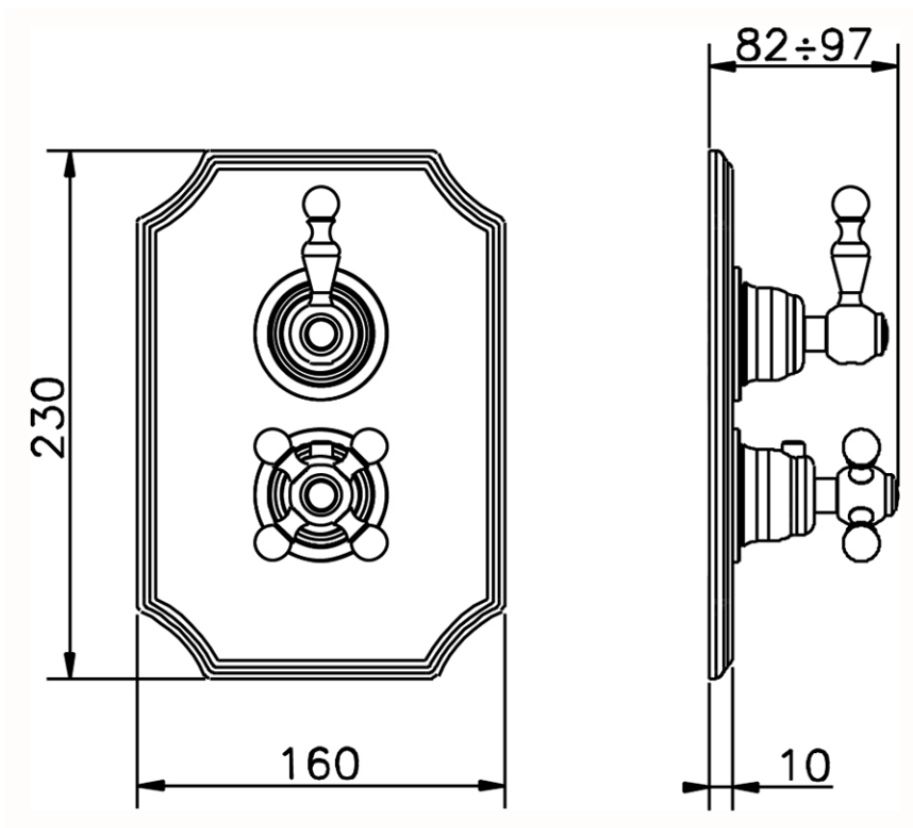

Exposed part for con.thermo.shower valve, 2-outlet ARCANA CERAMIC_AC018100

AC018100

<https://en.cisal.it/exposed-part-for-con-thermo-shower-valve-2-outlet-arcana-ceramic-ac018100>

Piastra/Plate/Plaque/Platte/Placa

2-3mm: XX 25-40 YY 76-91

10 mm: XX 16-31 YY 65-80

ZA018101

<https://en.cisal.it/concealed-thermostatic-shower-valve-2-outlets-concealed-za018101>

2026-06-13