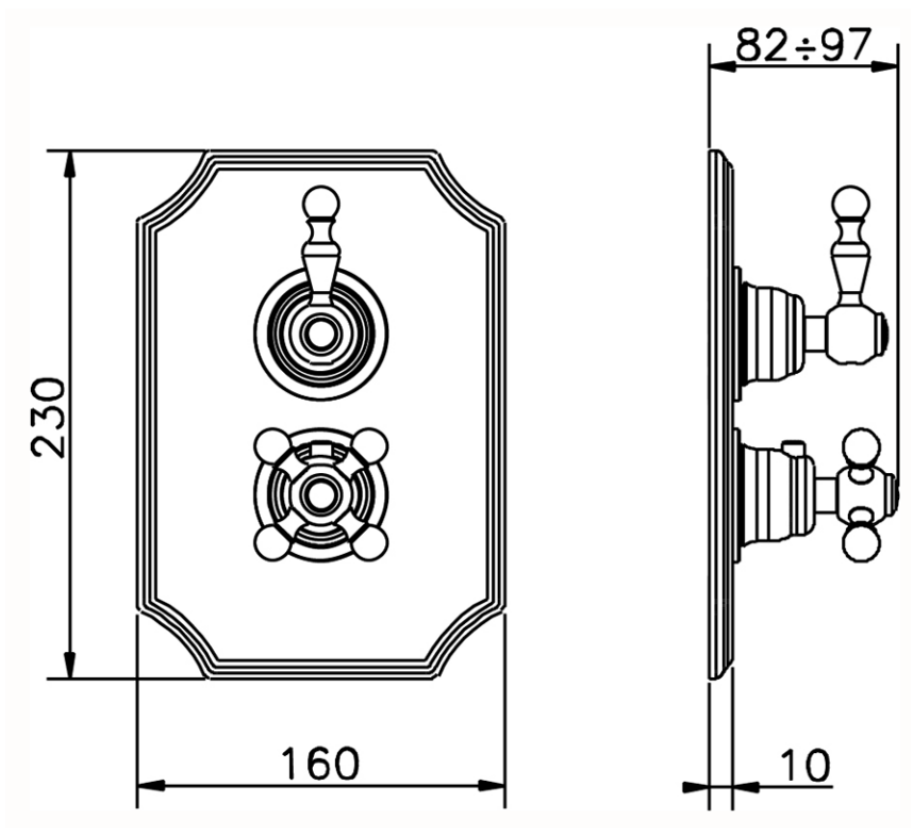

Exposed part for con.thermo.shower valve, 2-outlet ARCANA CERAMIC_AC018100

AC018100

<https://en.cisal.it/exposed-part-for-con-thermo-shower-valve-2-outlet-arcana-ceramic-ac018100>

Piastra/Plate/Plaque/Platte/Placa

2-3mm: XX 25-40 YY 76-91

10 mm: XX 16-31 YY 65-80

ZA018101

<https://en.cisal.it/concealed-thermostatic-shower-valve-2-outlets-concealed-za018101>

2026-04-09