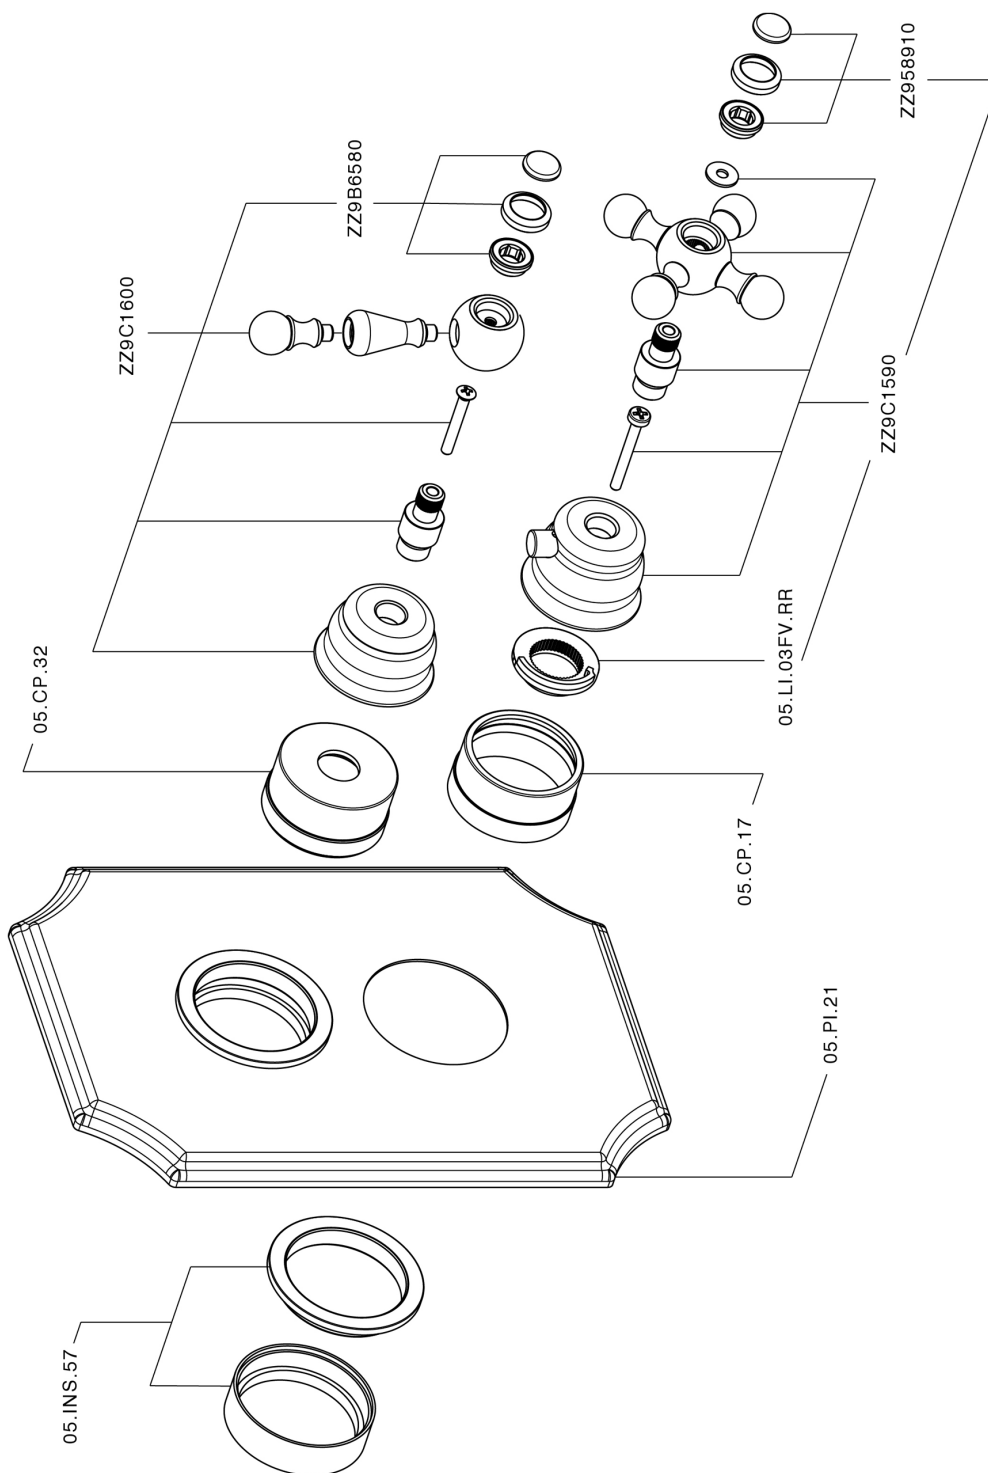

Exposed part for con.thermo.shower valve, 2-outlet ARCANA CERAMIC_AC018100

AC018100

<https://en.cisal.it/exposed-part-for-con-thermo-shower-valve-2-outlet-arcana-ceramic-ac018100>

Concealed thermostatic shower valve, 2-outlets CONCEALED_ZA018101

ZA018101

<https://en.cisal.it/concealed-thermostatic-shower-valve-2-outlets-concealed-za018101>

2026-04-20