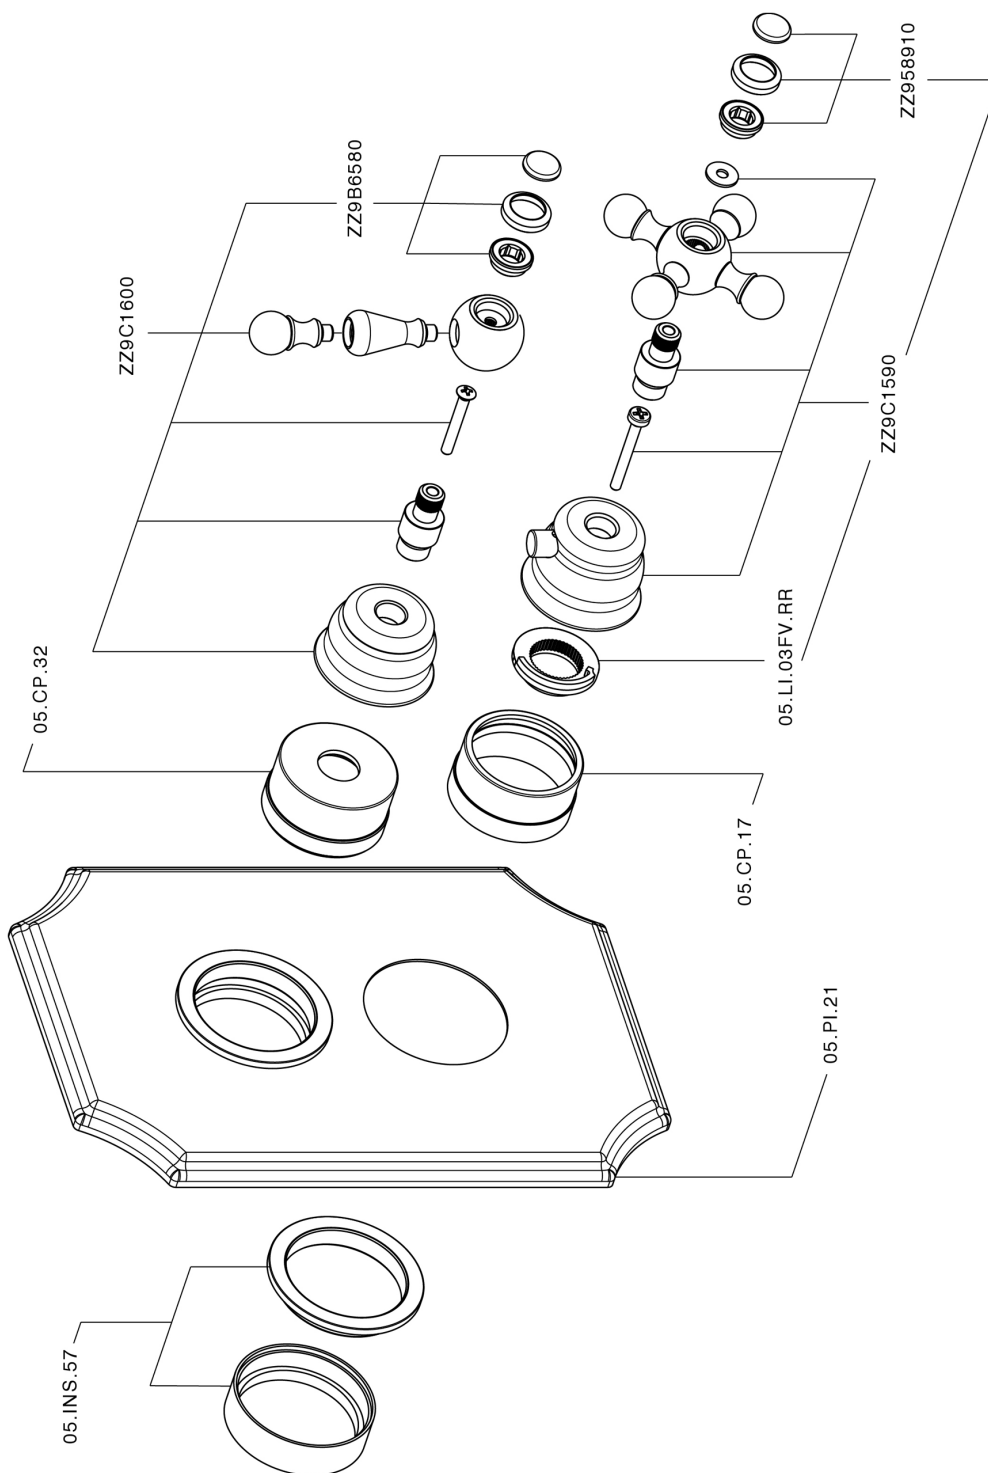

Exposed part for con.thermo.shower valve, 2-outlet ARCANA CERAMIC_AC018100

AC018100

<https://en.cisal.it/exposed-part-for-con-thermo-shower-valve-2-outlet-arcana-ceramic-ac018100>

Concealed thermostatic shower valve, 2-outlets CONCEALED_ZA018101

ZA018101

<https://en.cisal.it/concealed-thermostatic-shower-valve-2-outlets-concealed-za018101>

2026-06-10