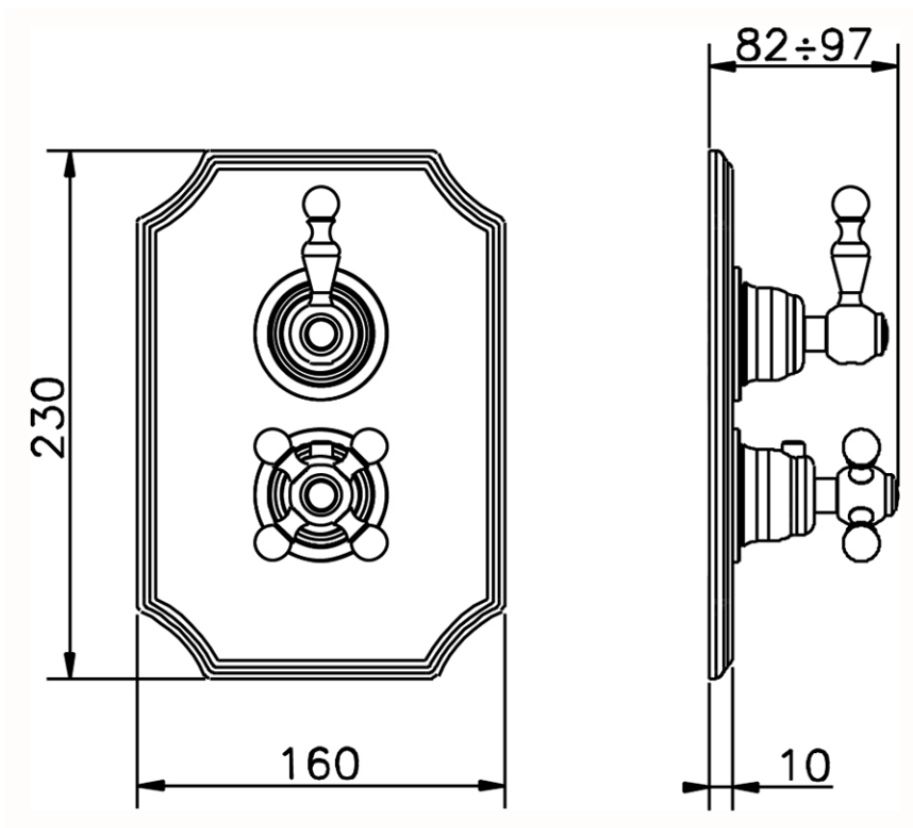

Exposed part for con.thermo.shower valve, 2-outlet ARCANA CERAMIC_AC018100

AC018100

<https://en.cisal.it/exposed-part-for-con-thermo-shower-valve-2-outlet-arcana-ceramic-ac018100>

Piastra/Plate/Plaque/Platte/Placa

2-3mm: XX 25-40 YY 76-91

10 mm: XX 16-31 YY 65-80

ZA018101

<https://en.cisal.it/concealed-thermostatic-shower-valve-2-outlets-concealed-za018101>

2026-04-15