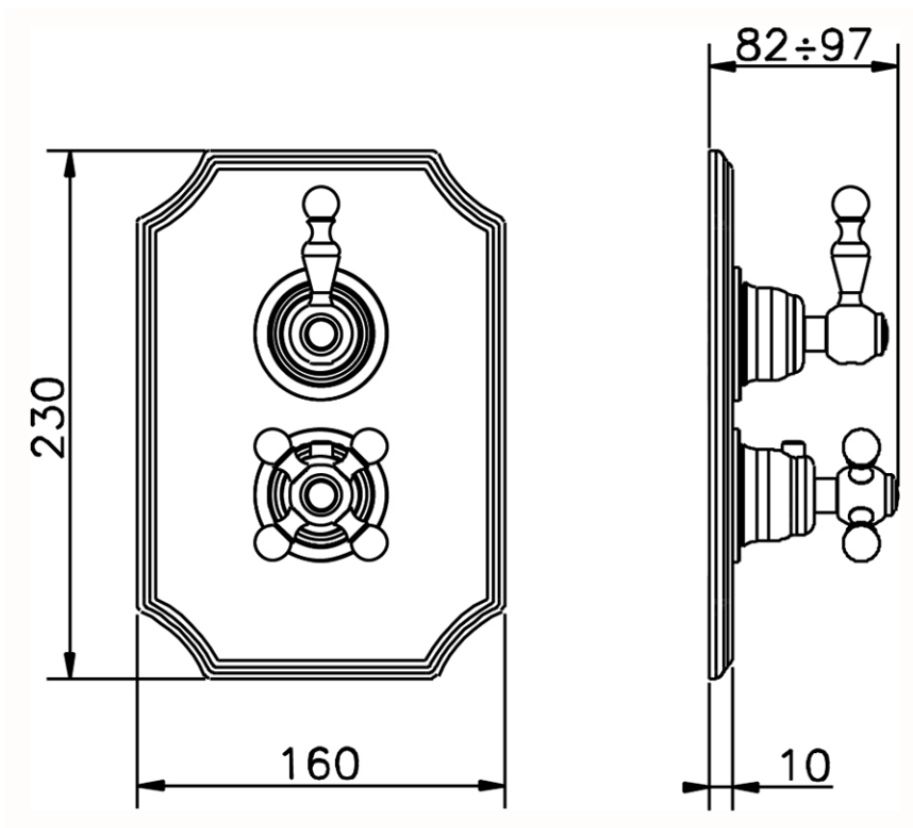

Exposed part for con.thermo.shower valve, 2-outlet ARCANA CERAMIC_AC018100

AC018100

<https://en.cisal.it/exposed-part-for-con-thermo-shower-valve-2-outlet-arcana-ceramic-ac018100>

Piastra/Plate/Plaque/Platte/Placa

2-3mm: XX 25-40 YY 76-91

10 mm: XX 16-31 YY 65-80

ZA018101

<https://en.cisal.it/concealed-thermostatic-shower-valve-2-outlets-concealed-za018101>

2026-05-20