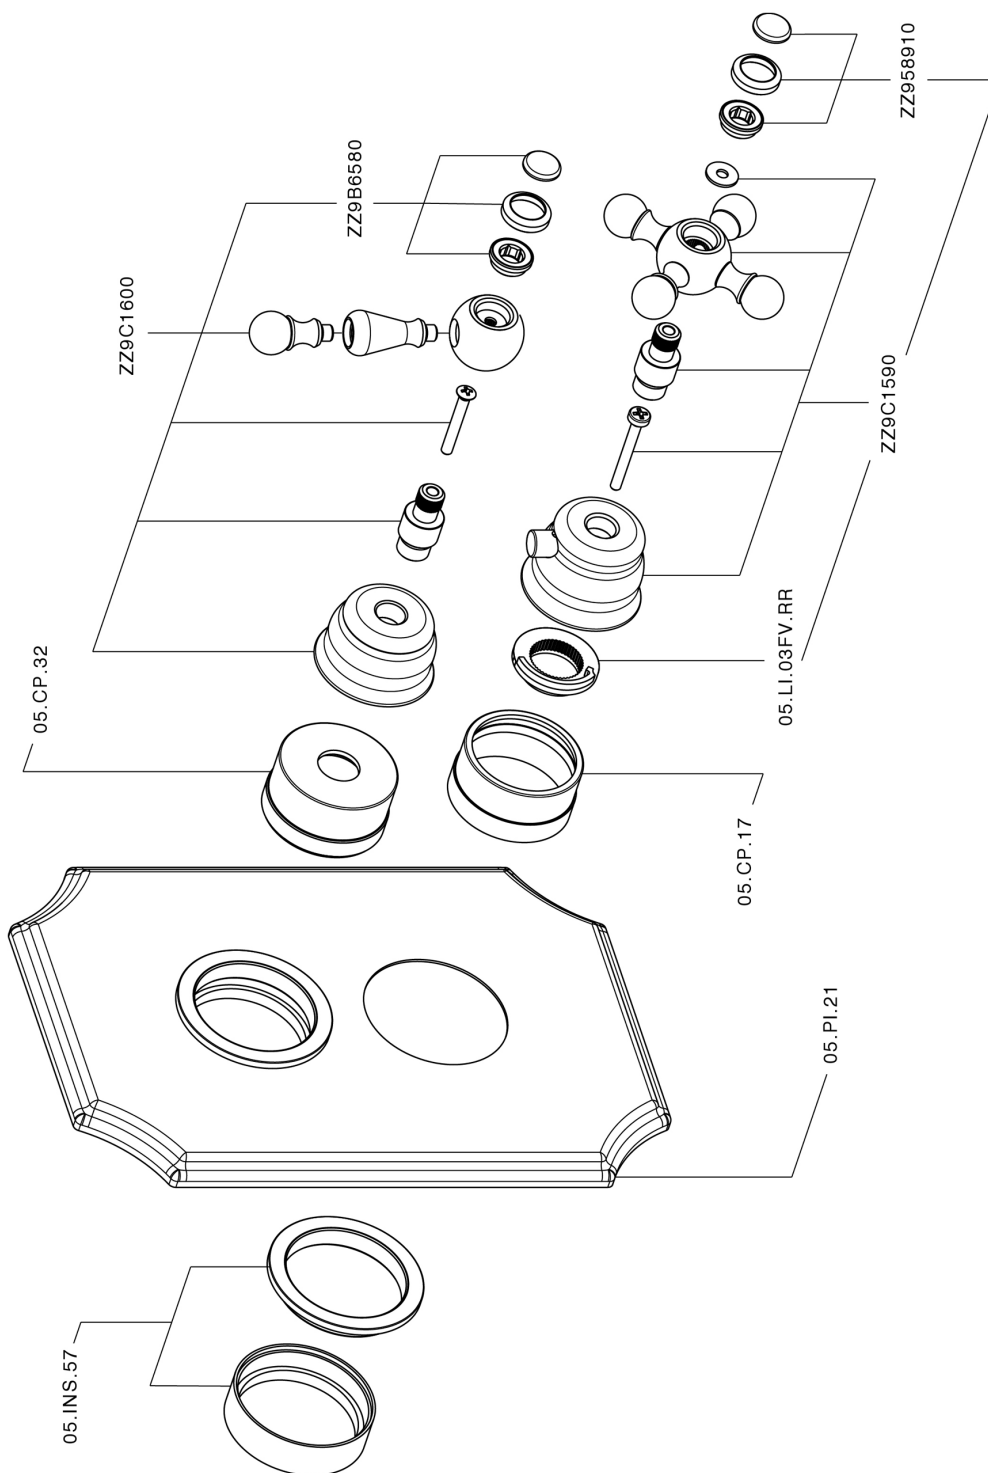

Exposed part for con.thermo.shower valve, 2-outlet ARCANA CERAMIC_AC018100

AC018100

<https://en.cisal.it/exposed-part-for-con-thermo-shower-valve-2-outlet-arcana-ceramic-ac018100>

Concealed thermostatic shower valve, 2-outlets CONCEALED_ZA018101

ZA018101

<https://en.cisal.it/concealed-thermostatic-shower-valve-2-outlets-concealed-za018101>

2026-06-14