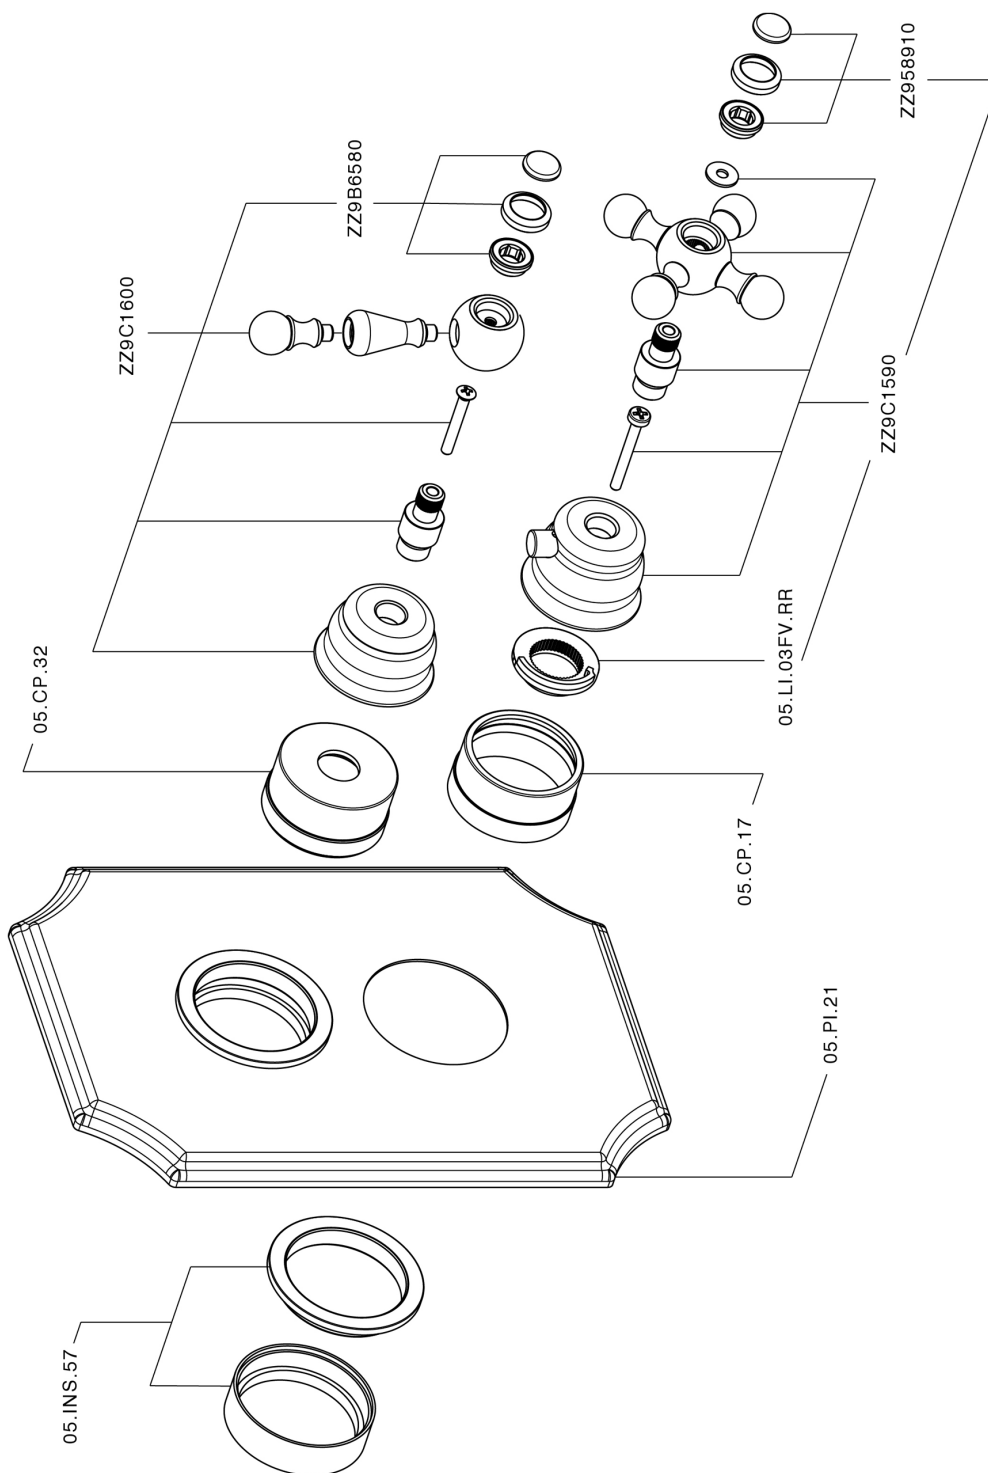

Exposed part for con.thermo.shower valve, 2-outlet ARCANA CERAMIC_AC018100

AC018100

<https://en.cisal.it/exposed-part-for-con-thermo-shower-valve-2-outlet-arcana-ceramic-ac018100>

Concealed thermostatic shower valve, 2-outlets CONCEALED_ZA018101

ZA018101

<https://en.cisal.it/concealed-thermostatic-shower-valve-2-outlets-concealed-za018101>

2026-04-15