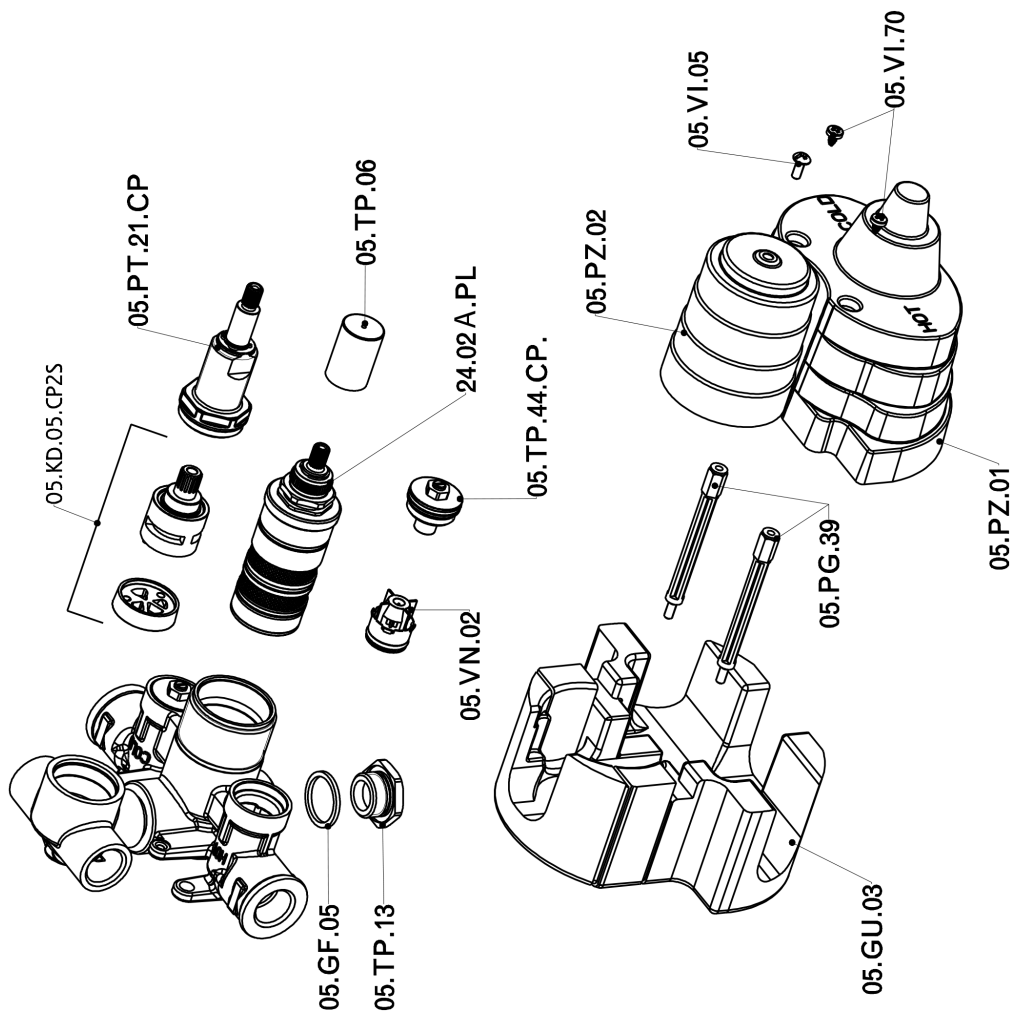

Exposed part for con.thermo.shower valve, 2-outlet ARCANA CERAMIC_AC018100

AC018100

<https://en.cisal.it/exposed-part-for-con-thermo-shower-valve-2-outlet-arcana-ceramic-ac018100>

Concealed thermostatic shower valve, 2-outlets CONCEALED_ZA018101

ZA018101

<https://en.cisal.it/concealed-thermostatic-shower-valve-2-outlets-concealed-za018101>

2026-06-14