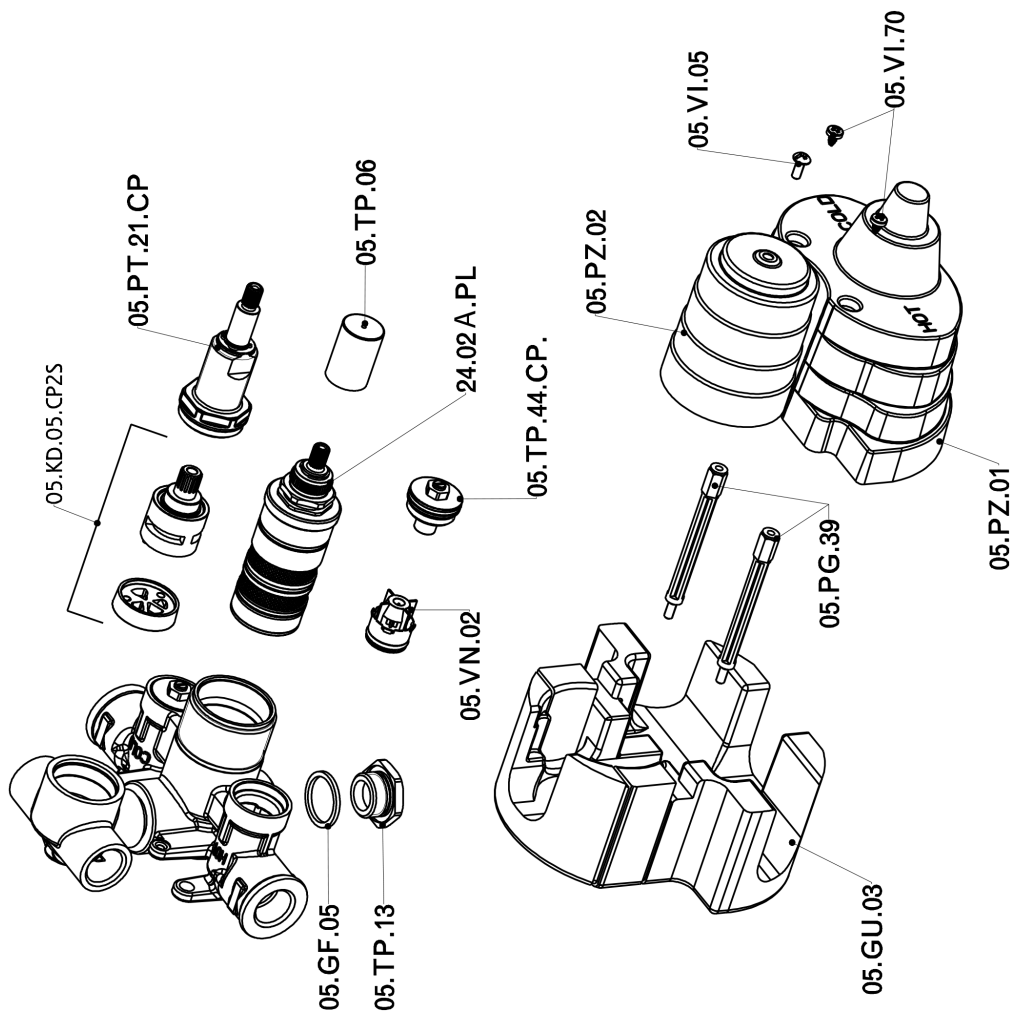

Exposed part for con.thermo.shower valve, 2-outlet ARCANA CERAMIC_AC018100

AC018100

<https://en.cisal.it/exposed-part-for-con-thermo-shower-valve-2-outlet-arcana-ceramic-ac018100>

Concealed thermostatic shower valve, 2-outlets CONCEALED_ZA018101

ZA018101

<https://en.cisal.it/concealed-thermostatic-shower-valve-2-outlets-concealed-za018101>

2026-04-15