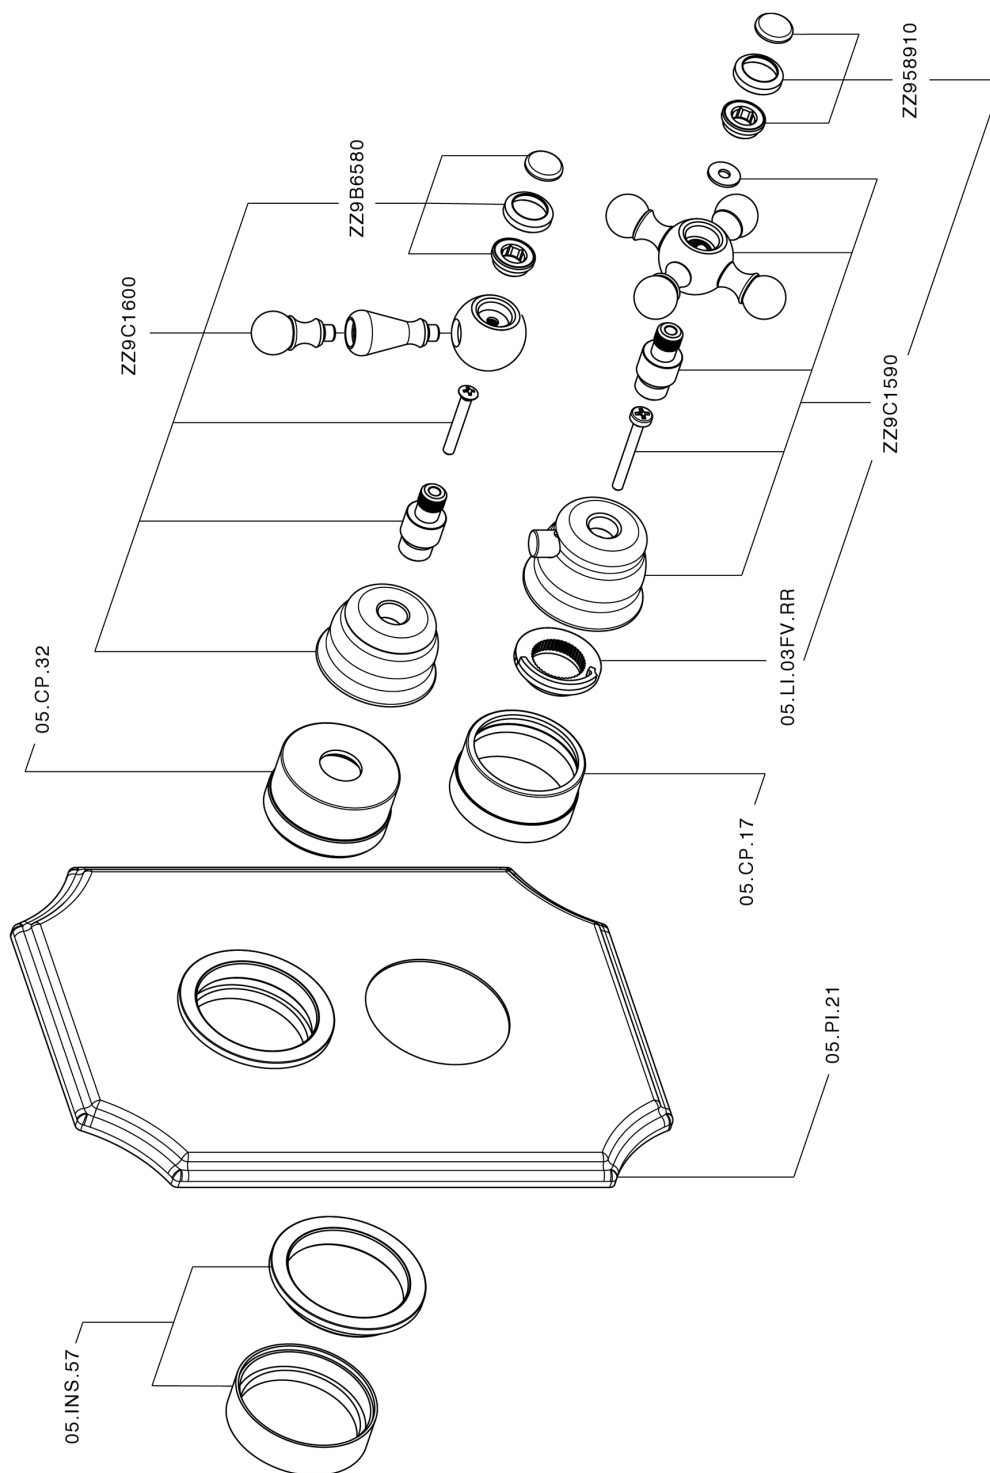

Exposed part for con.thermo.shower valve, 2-outlet ARCANA CERAMIC_AC018100

AC018100

<https://en.cisal.it/exposed-part-for-con-thermo-shower-valve-2-outlet-arcana-ceramic-ac018100>

Concealed thermostatic shower valve, 2-outlets CONCEALED_ZA018101

ZA018101

<https://en.cisal.it/concealed-thermostatic-shower-valve-2-outlets-concealed-za018101>

2026-04-15