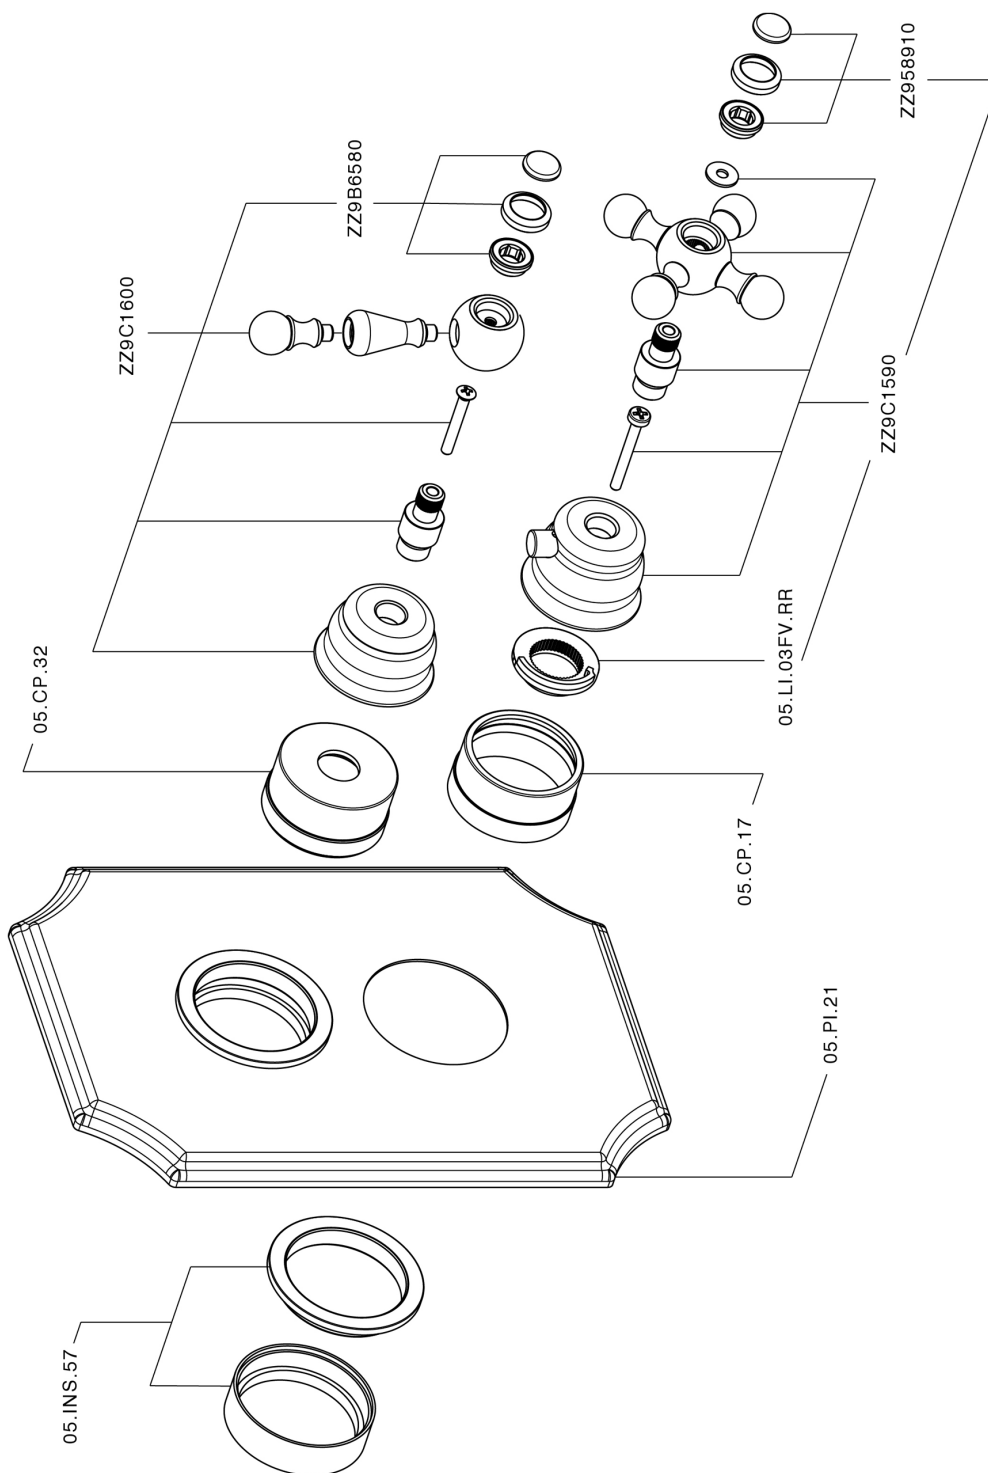

## Exposed part for con.thermo.shower valve, 2-outlet ARCANA CERAMIC\_AC018100

AC018100

<https://en.cisal.it/exposed-part-for-con-thermo-shower-valve-2-outlet-arcana-ceramic-ac018100>

## Concealed thermostatic shower valve, 2-outlets CONCEALED\_ZA018101

ZA018101

<https://en.cisal.it/concealed-thermostatic-shower-valve-2-outlets-concealed-za018101>

2026-05-20