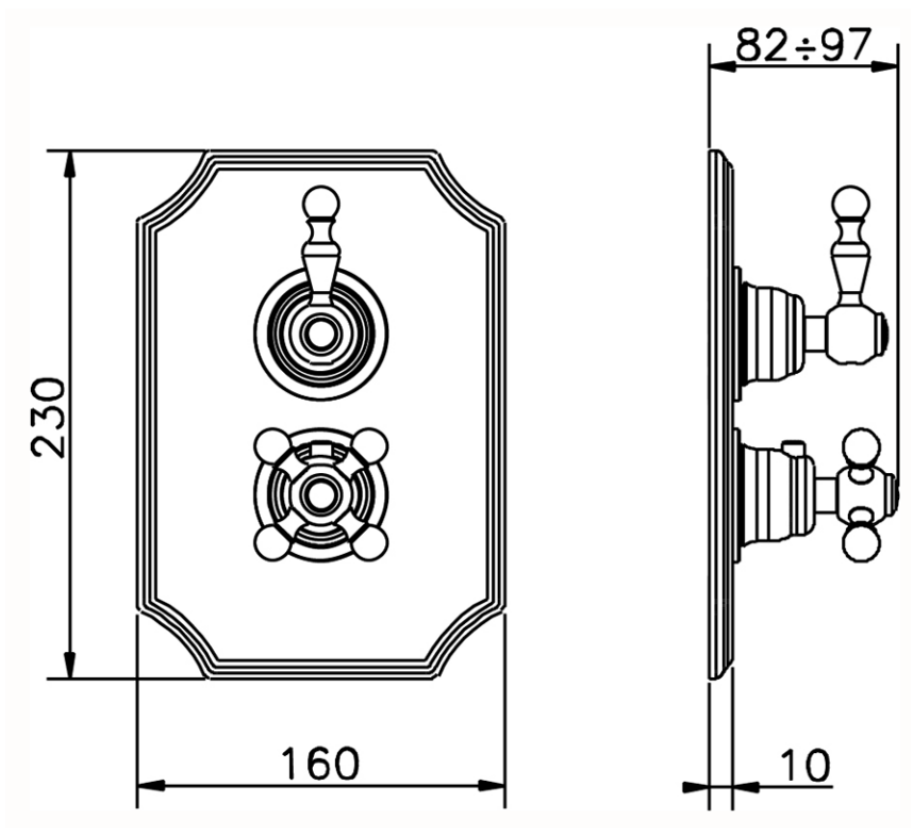

Exposed part for con.thermo.shower valve, 2-outlet ARCANA CERAMIC_AC018100

AC018100

<https://en.cisal.it/exposed-part-for-con-thermo-shower-valve-2-outlet-arcana-ceramic-ac018100>

Piastra/Plate/Plaque/Platte/Placa

2-3mm: XX 25-40 YY 76-91

10 mm: XX 16-31 YY 65-80

ZA018101

<https://en.cisal.it/concealed-thermostatic-shower-valve-2-outlets-concealed-za018101>

2026-05-20