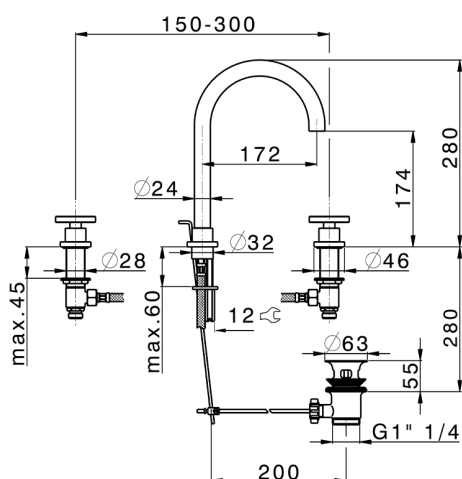

3 hole washbasin mixer GRACE_MN001060

MODEL **MN001060**

3 hole washbasin mixer, with automatic 1"1/4 automatic pop-up waste

AVAILABLE FINISHINGS

-  **21** 21 Chrome
-  **2F** 2F Brushed Nickel
-  **2W** 2W Brushed Gold
-  **5H** 5H Dark Brass Brushed
-  **5L** 5L Brushed Black Titanium
-  **6T** 6T Chrome/Matt Black