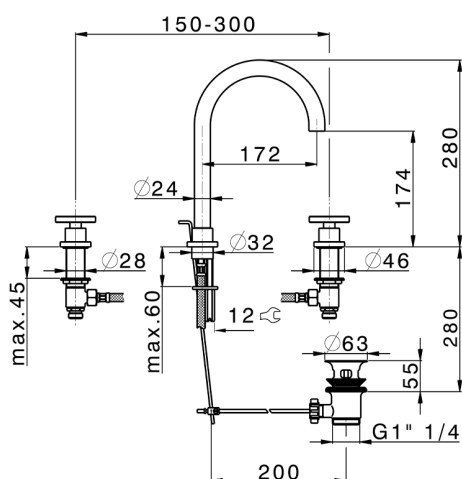

## 3 hole washbasin mixer GRACE\_MN001060

MODEL **MN001060**

3 hole washbasin mixer, with automatic 1"1/4 automatic pop-up waste