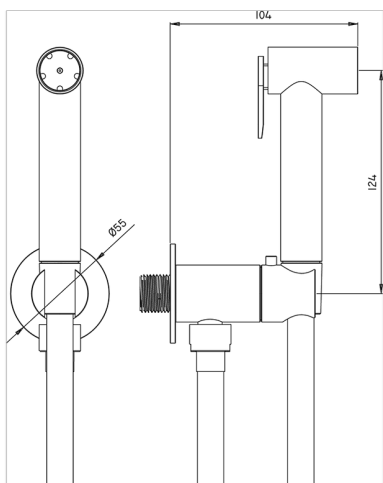

Toilet-jet handshower set HYGENIC SHOWERS_CY007920

MODEL **CY007920**

Toilet-jet handshower set, round wall bracket, single water opening, Brass Toilet-jet handshower, 120 cm PVC flexible hose

AVAILABLE FINISHINGS

CHARACTERISTICS

Toilet-jet Handshower **1**

Toilet-jet handshower

2024-09-08