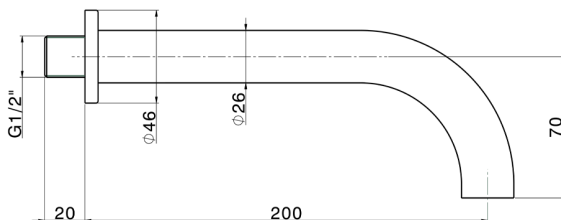

Spout COMPONENTS_ZA001250

MODEL **ZA001250**

Spout, 200 mm length, 1/2" M connection

AVAILABLE FINISHINGS

- **21** 21 Chrome
- **2F** 2F Brushed Nickel
- **40** 40 Matt Black
- **4Q** 4Q Matt White

CHARACTERISTICS