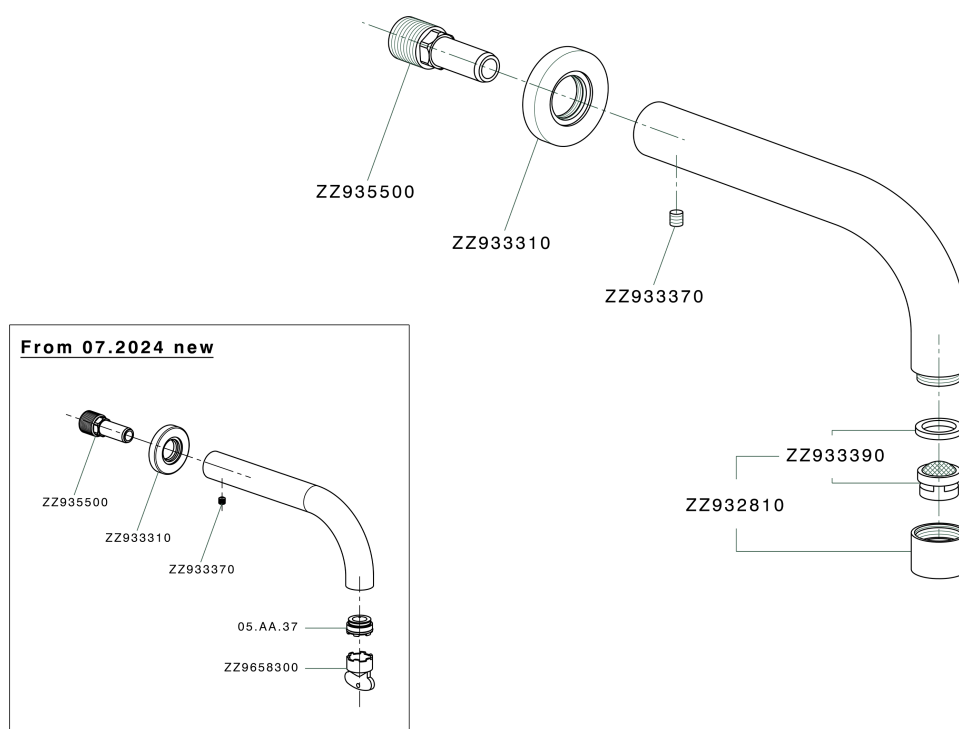

## Spout COMPONENTS\_ZA001250

MODEL **ZA001250**

Spout, 200 mm length, 1/2" M connection

## Spout COMPONENTS\_ZA001250

ZA001250

<https://en.cisal.it/spout-components-za001250>

2024-11-23