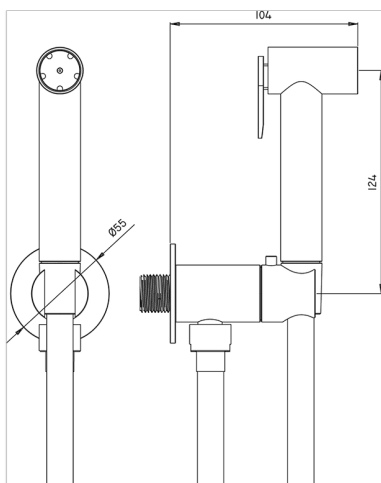

Toilet-jet handshower set HYGENIC SHOWERS_CY007920

MODEL **CY007920**

Toilet-jet handshower set, round wall bracket, single water opening, Brass Toilet-jet handshower, 120 cm PVC flexible hose

AVAILABLE FINISHINGS

CHARACTERISTICS

Toilet-jet handshower

Toilet-jet Handshower

Shut-off Hand shower, for sanitary cleaning.

2026-05-17