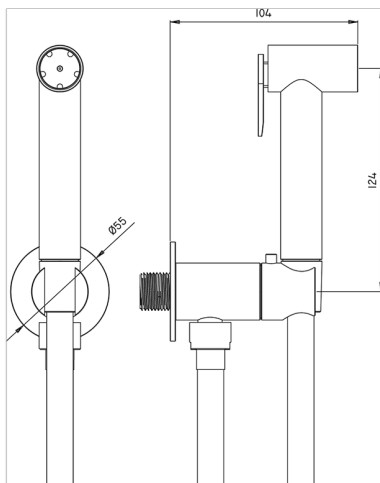

Toilet-jet handshower set HYGENIC SHOWERS_CY007920

MODEL **CY007920**

Toilet-jet handshower set, round wall bracket, single water opening, Brass Toilet-jet handshower, 120 cm PVC flexible hose

AVAILABLE FINISHINGS

CHARACTERISTICS

Toilet-jet handshower

Toilet-jet Handshower

Shut-off Hand shower, for sanitary cleaning.

2026-06-14