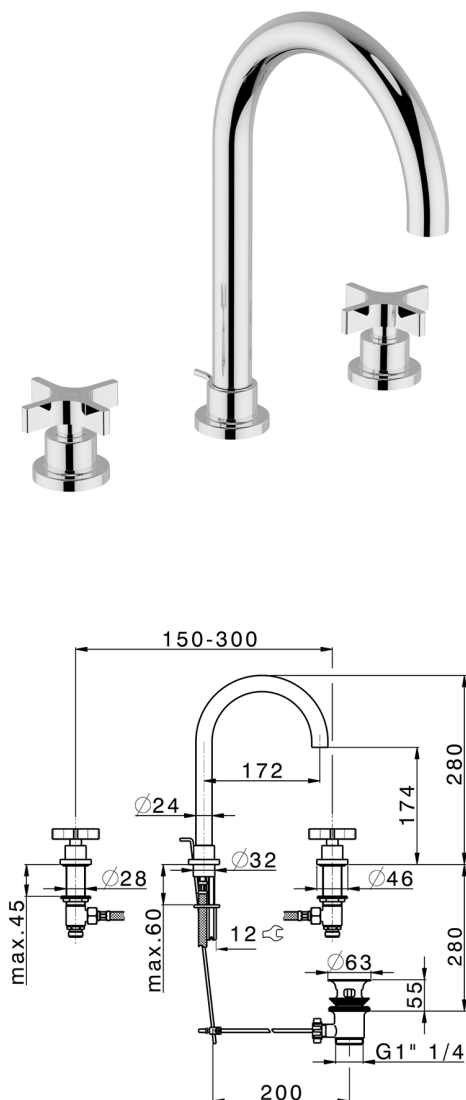

3 hole washbasin mixer GRACE_GS001060

MODEL **GS001060**

3 hole washbasin mixer, with automatic 1"1/4 automatic pop-up waste

AVAILABLE FINISHINGS

-  **21** 21 Chrome
-  **2F** 2F Brushed Nickel
-  **2W** 2W Brushed Gold
-  **5H** 5H Dark Brass Brushed
-  **5L** 5L Brushed Black Titanium
-  **6T** 6T Chrome/Matt Black