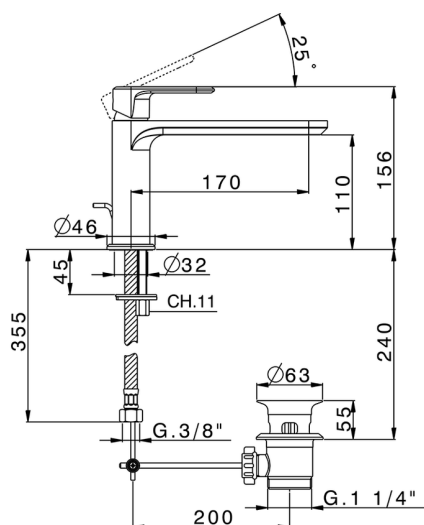

## Single lever washbasin mixer LINEAVIVA\_LV001510

MODEL **LV001510**

Single lever washbasin mixer, with automatic 1"1/4 automatic pop-up waste, G.3/8" stainless steel flexible hose

### CHARACTERISTICS

Cartridge Spare Parts **ZZ96550000**

**25 mm Cartridge**

2024-12-22