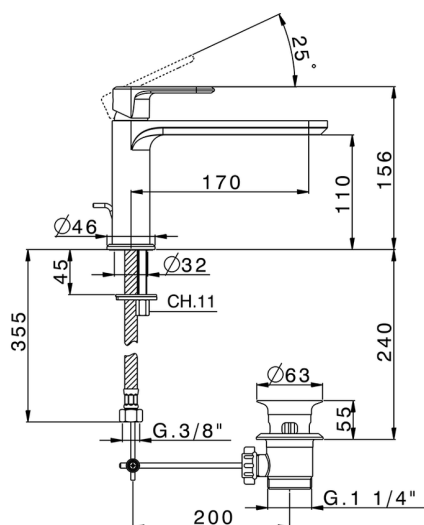

Single lever washbasin mixer LINEAVIVA_LV001510

MODEL **LV001510**

Single lever washbasin mixer, with automatic 1"1/4 automatic pop-up waste, G.3/8" stainless steel flexible hose

AVAILABLE FINISHINGS

-  **21** 21 Chrome
-  **2B** 2B Polished Nickel
-  **2F** 2F Brushed Nickel
-  **40** 40 Matt Black
-  **4Q** 4Q Matt White

CHARACTERISTICS

Cartridge Spare Parts **ZZ96550000**

25 mm Cartridge

2024-12-22