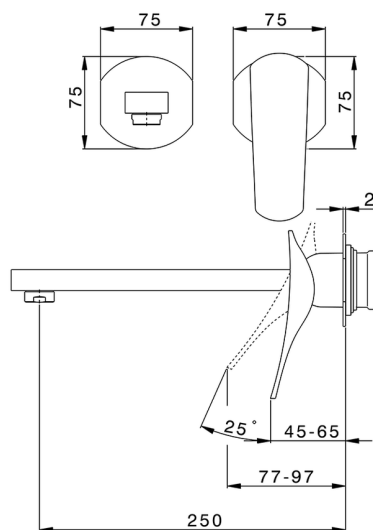

Exposed part for single lever washbasin valve ROADSTER ACCENT_RA005512

MODEL **RA005512**

Exposed part for single lever washbasin valve, without concealed part, spout L.250 mm, for item Easy-Box ZA002450-ZA025510

Exposed part for single lever washbasin valve ROADSTER ACCENT_RA005512

RA005512

<https://en.cisal.it/exposed-part-for-single-lever-washbasin-valve-roadster-accent-ra005512>

2026-04-28