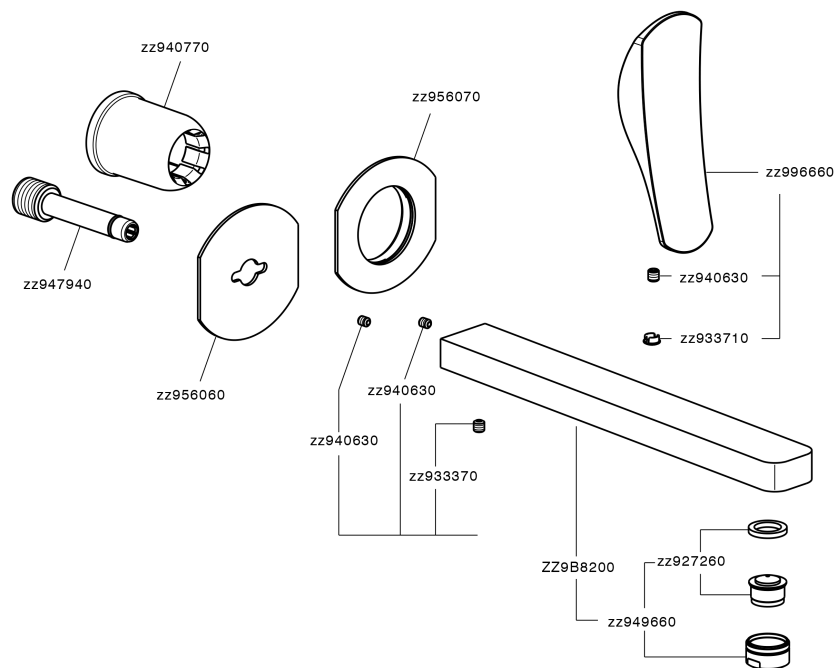

Exposed part for single lever washbasin valve ROADSTER ACCENT_RA005512

MODEL **RA005512**

Exposed part for single lever washbasin valve, without concealed part, spout L.250 mm, for item Easy-Box ZA002450-ZA025510

AVAILABLE FINISHINGS

-  **21** 21 Chrome
-  **2B** 2B Polished Nickel
-  **2F** 2F Brushed Nickel
-  **2Q** 2Q Black Titanium
-  **40** 40 Matt Black
-  **4Q** 4Q Matt White

CHARACTERISTICS

Installation **Concealed**
 Required concealed parts **ZA002450**

Exposed part for single lever washbasin valve ROADSTER ACCENT_RA005512

RA005512

<https://en.cisal.it/exposed-part-for-single-lever-washbasin-valve-roadster-accent-ra005512>

2026-04-06