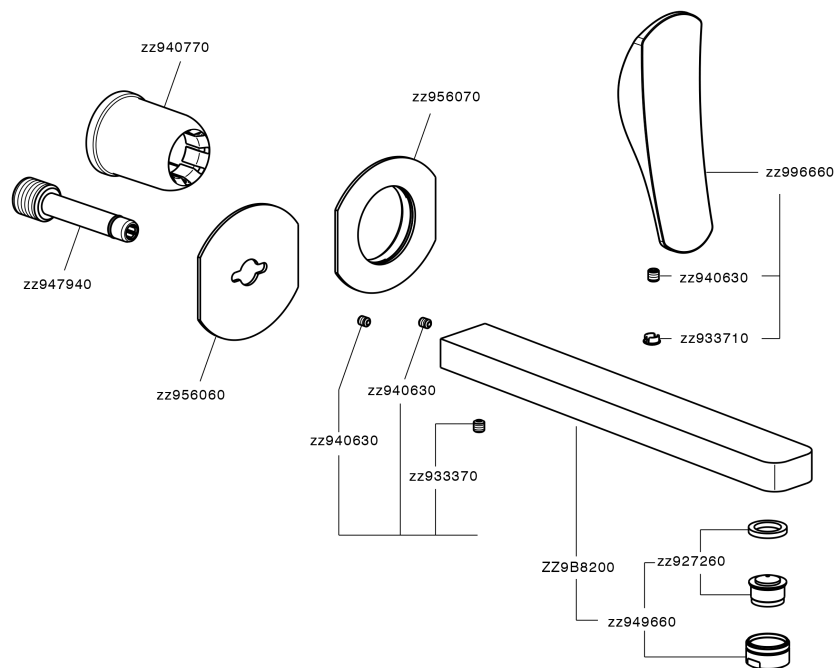

Exposed part for single lever washbasin valve ROADSTER ACCENT_RA005512

MODEL **RA005512**

Exposed part for single lever washbasin valve, without concealed part, spout L.250 mm, for item Easy-Box ZA002450-ZA025510

AVAILABLE FINISHINGS

-  **21** 21 Chrome
-  **2B** 2B Polished Nickel
-  **2F** 2F Brushed Nickel
-  **2Q** 2Q Black Titanium
-  **40** 40 Matt Black
-  **4Q** 4Q Matt White

CHARACTERISTICS

Installation **Concealed**
 Required concealed parts **ZA002450**

Exposed part for single lever washbasin valve ROADSTER ACCENT_RA005512

RA005512

<https://en.cisal.it/exposed-part-for-single-lever-washbasin-valve-roadster-accent-ra005512>

2026-04-28