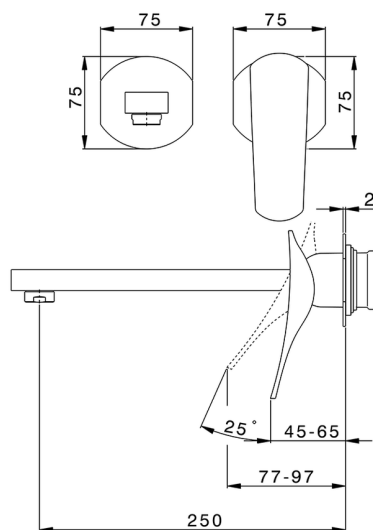

Exposed part for single lever washbasin valve ROADSTER ACCENT_RA005512

MODEL **RA005512**

Exposed part for single lever washbasin valve, without concealed part, spout L.250 mm, for item Easy-Box ZA002450-ZA025510

Exposed part for single lever washbasin valve ROADSTER ACCENT_RA005512

RA005512

<https://en.cisal.it/exposed-part-for-single-lever-washbasin-valve-roadster-accent-ra005512>

2026-04-06