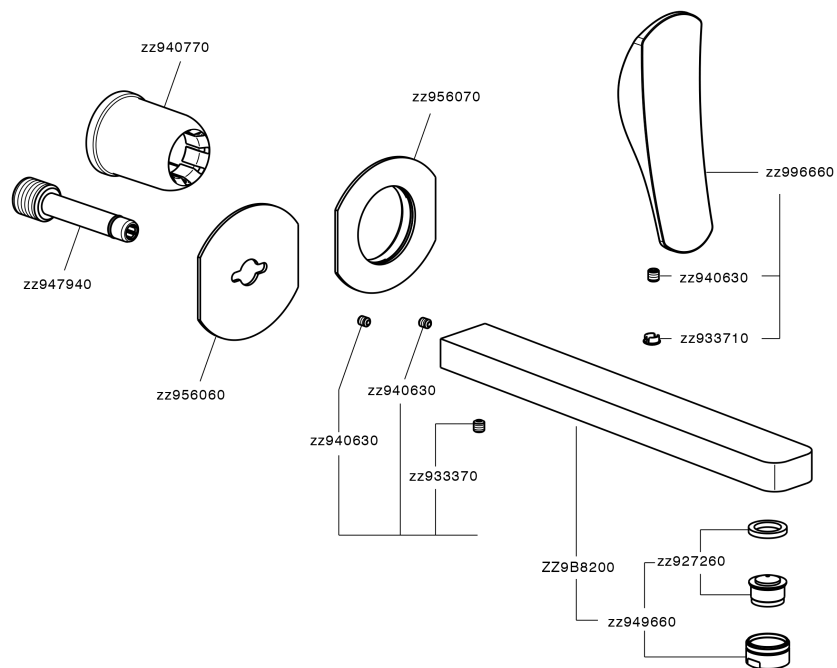

Exposed part for single lever washbasin valve ROADSTER ACCENT_RA005512

RA005512

<https://en.cisal.it/exposed-part-for-single-lever-washbasin-valve-roadster-accent-ra005512>

2026-06-14