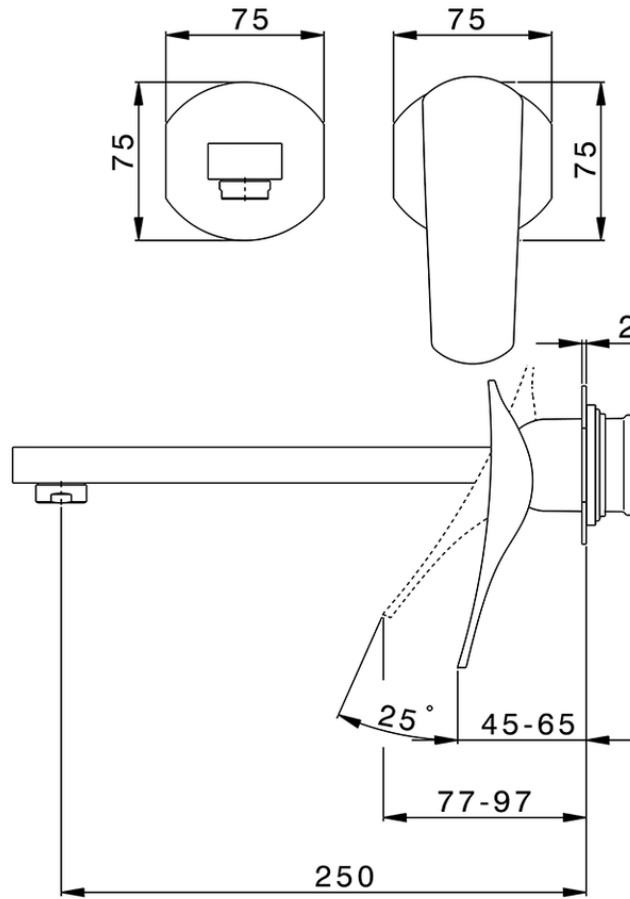

Exposed part for single lever washbasin valve ROADSTER ACCENT_RA005512

RA005512

<https://en.cisal.it/exposed-part-for-single-lever-washbasin-valve-roadster-accent-ra005512>

2026-06-14