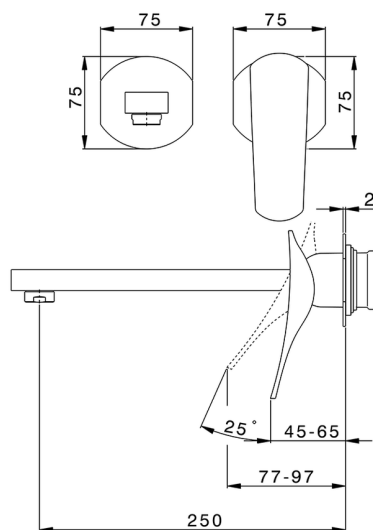

## Exposed part for single lever washbasin valve ROADSTER ACCENT\_RA005512

MODEL **RA005512**

Exposed part for single lever washbasin valve, without concealed part, spout L.250 mm, for item Easy-Box ZA002450-ZA025510

## Exposed part for single lever washbasin valve ROADSTER ACCENT\_RA005512

RA005512

<https://en.cisal.it/exposed-part-for-single-lever-washbasin-valve-roadster-accent-ra005512>

2026-06-13