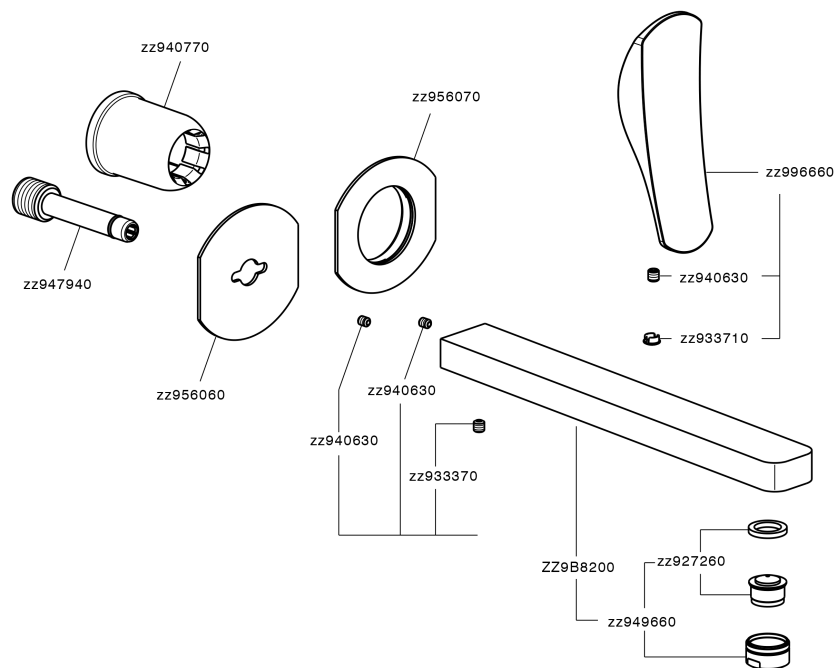

## Exposed part for single lever washbasin valve ROADSTER ACCENT\_RA005512

MODEL **RA005512**

Exposed part for single lever washbasin valve, without concealed part, spout L.250 mm, for item Easy-Box ZA002450-ZA025510

### CHARACTERISTICS

Installation **Concealed**  
 Required concealed parts **ZA002450**

## Exposed part for single lever washbasin valve ROADSTER ACCENT\_RA005512

RA005512

<https://en.cisal.it/exposed-part-for-single-lever-washbasin-valve-roadster-accent-ra005512>

2026-06-13