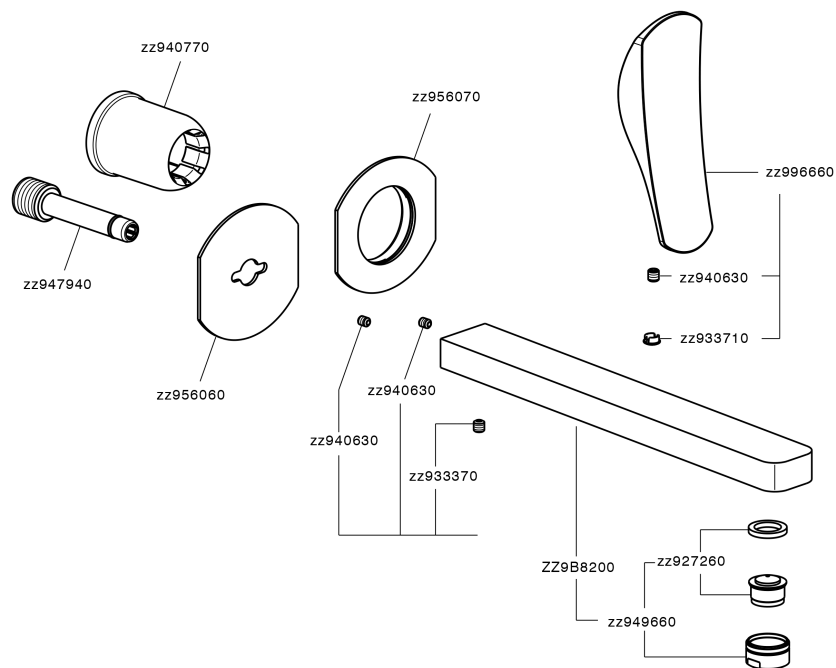

Exposed part for single lever washbasin valve ROADSTER ACCENT_RA005512

RA005512

<https://en.cisal.it/exposed-part-for-single-lever-washbasin-valve-roadster-accent-ra005512>

2026-06-13