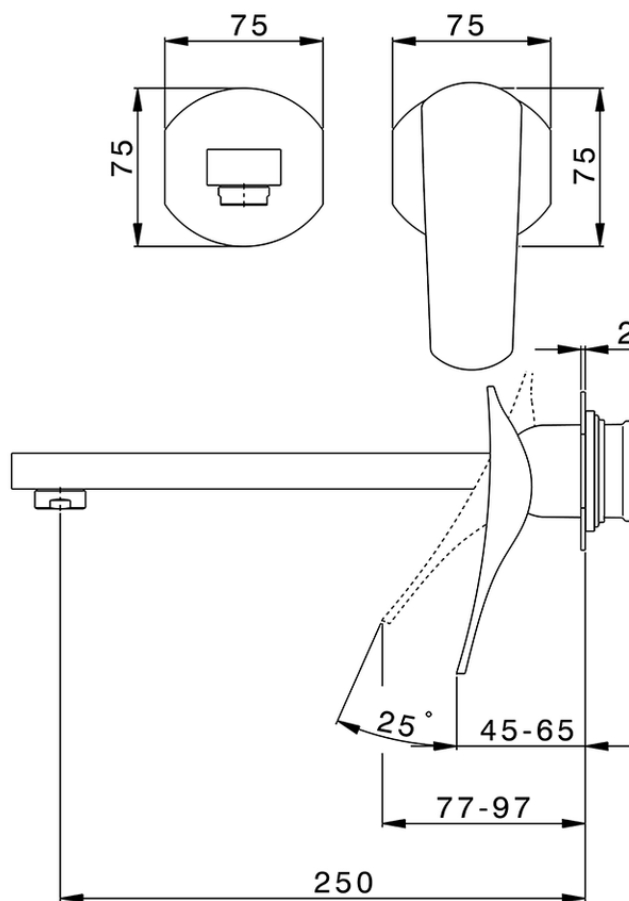

Exposed part for single lever washbasin valve ROADSTER ACCENT_RA005512

RA005512

<https://en.cisal.it/exposed-part-for-single-lever-washbasin-valve-roadster-accent-ra005512>

2026-05-19