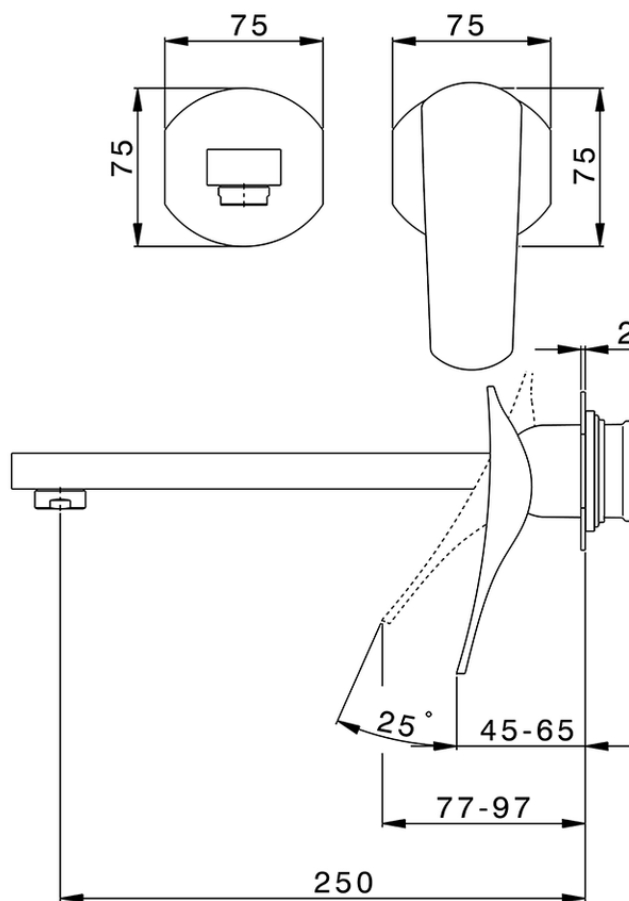

## Exposed part for single lever washbasin valve ROADSTER ACCENT\_RA005512

RA005512

<https://en.cisal.it/exposed-part-for-single-lever-washbasin-valve-roadster-accent-ra005512>

2026-06-13