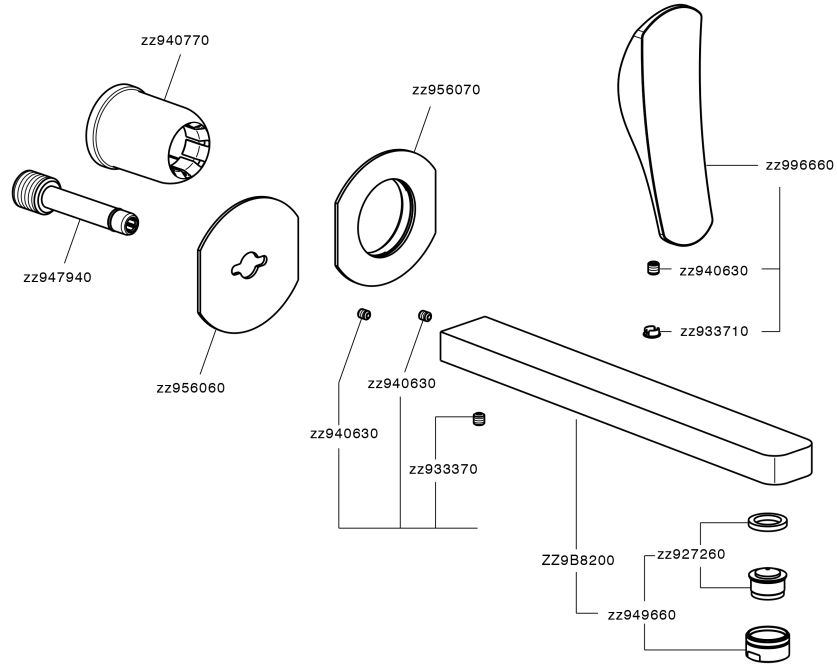

Exposed part for single lever washbasin valve ROADSTER ACCENT_RA005512

MODEL **RA005512**

Exposed part for single lever washbasin valve, without concealed part, spout L.250 mm, for item Easy-Box ZA002450-ZA025510

AVAILABLE FINISHINGS

-  **21** 21 Chrome
-  **2B** 2B Polished Nickel
-  **2F** 2F Brushed Nickel
-  **2Q** 2Q Black Titanium
-  **40** 40 Matt Black
-  **4Q** 4Q Matt White

CHARACTERISTICS

Installation **Concealed**
 Required concealed parts **ZA002450**

Exposed part for single lever washbasin valve ROADSTER ACCENT_RA005512

RA005512

<https://en.cisal.it/exposed-part-for-single-lever-washbasin-valve-roadster-accent-ra005512>

2026-06-10