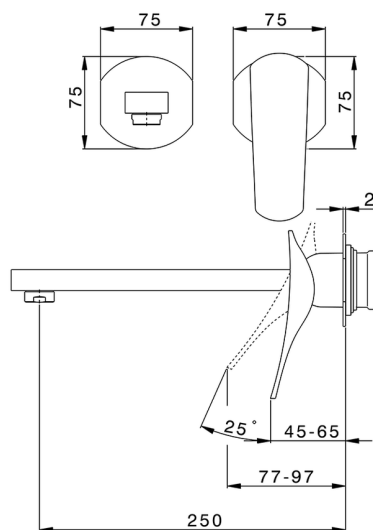

Exposed part for single lever washbasin valve ROADSTER ACCENT_RA005512

MODEL **RA005512**

Exposed part for single lever washbasin valve, without concealed part, spout L.250 mm, for item Easy-Box ZA002450-ZA025510

Exposed part for single lever washbasin valve ROADSTER ACCENT_RA005512

RA005512

<https://en.cisal.it/exposed-part-for-single-lever-washbasin-valve-roadster-accent-ra005512>

2026-06-10