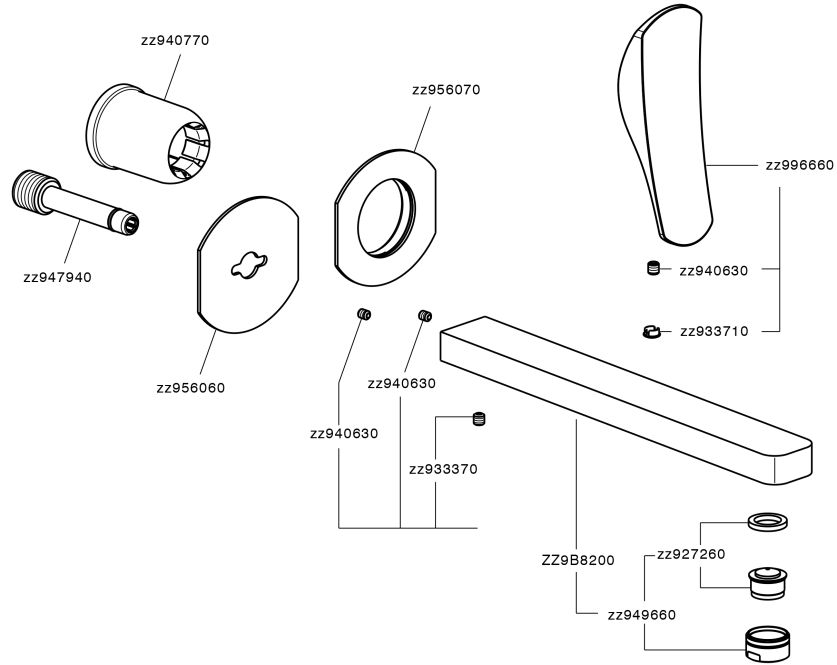

Exposed part for single lever washbasin valve ROADSTER ACCENT_RA005512

RA005512

<https://en.cisal.it/exposed-part-for-single-lever-washbasin-valve-roadster-accent-ra005512>

2026-04-06