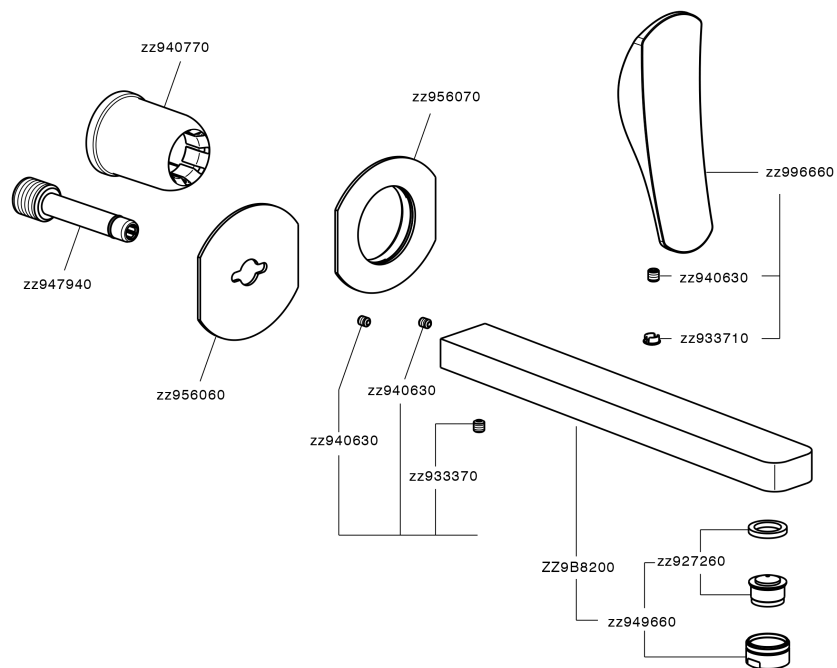

Exposed part for single lever washbasin valve ROADSTER ACCENT_RA005512

RA005512

<https://en.cisal.it/exposed-part-for-single-lever-washbasin-valve-roadster-accent-ra005512>

2026-06-10