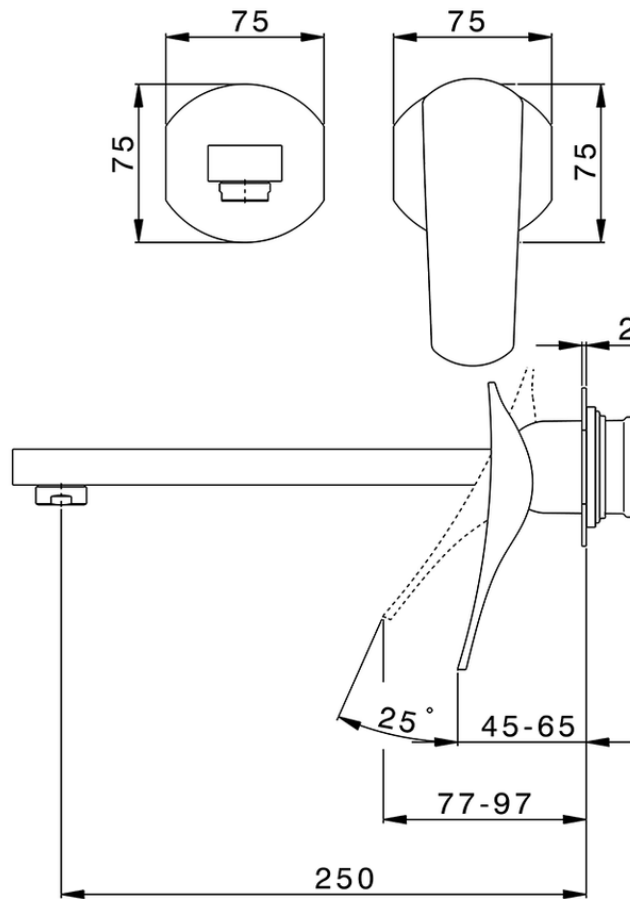

Exposed part for single lever washbasin valve ROADSTER ACCENT_RA005512

RA005512

<https://en.cisal.it/exposed-part-for-single-lever-washbasin-valve-roadster-accent-ra005512>

2026-06-10