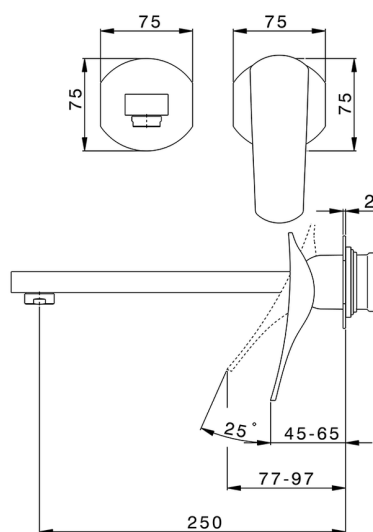

Exposed part for single lever washbasin valve ROADSTER ACCENT_RA005512

MODEL **RA005512**

Exposed part for single lever washbasin valve, without concealed part, spout L.250 mm, for item Easy-Box ZA002450-ZA025510

Exposed part for single lever washbasin valve ROADSTER ACCENT_RA005512

RA005512

<https://en.cisal.it/exposed-part-for-single-lever-washbasin-valve-roadster-accent-ra005512>

2026-06-14