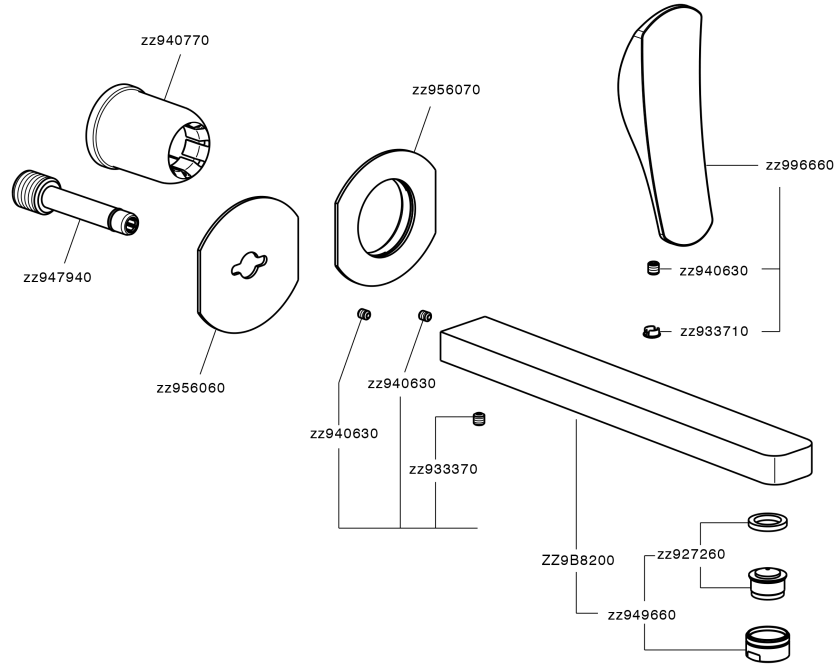

## Exposed part for single lever washbasin valve ROADSTER ACCENT\_RA005512

MODEL **RA005512**

Exposed part for single lever washbasin valve, without concealed part, spout L.250 mm, for item Easy-Box ZA002450-ZA025510

### CHARACTERISTICS

Installation **Concealed**  
 Required concealed parts **ZA002450**

## Exposed part for single lever washbasin valve ROADSTER ACCENT\_RA005512

RA005512

<https://en.cisal.it/exposed-part-for-single-lever-washbasin-valve-roadster-accent-ra005512>

2026-04-06