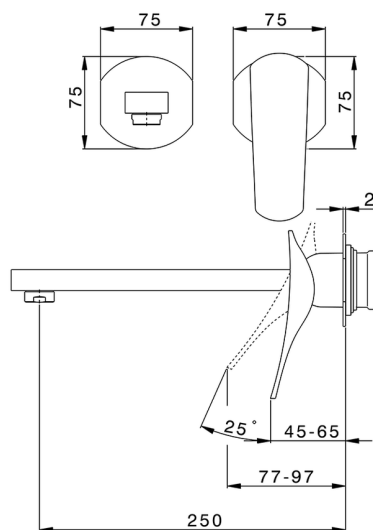

## Exposed part for single lever washbasin valve ROADSTER ACCENT\_RA005512

MODEL **RA005512**

Exposed part for single lever washbasin valve, without concealed part, spout L.250 mm, for item Easy-Box ZA002450-ZA025510

## Exposed part for single lever washbasin valve ROADSTER ACCENT\_RA005512

RA005512

<https://en.cisal.it/exposed-part-for-single-lever-washbasin-valve-roadster-accent-ra005512>

2026-05-19