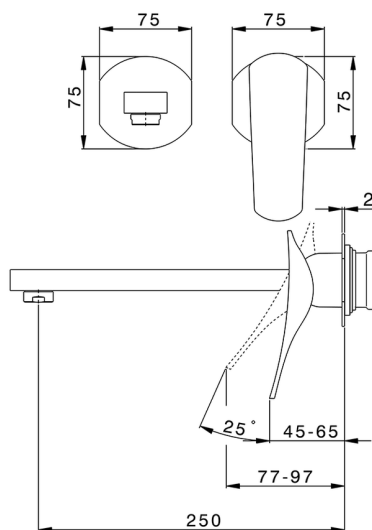

## Exposed part for single lever washbasin valve ROADSTER ACCENT\_RA005512

MODEL **RA005512**

Exposed part for single lever washbasin valve, without concealed part, spout L.250 mm, for item Easy-Box ZA002450-ZA025510