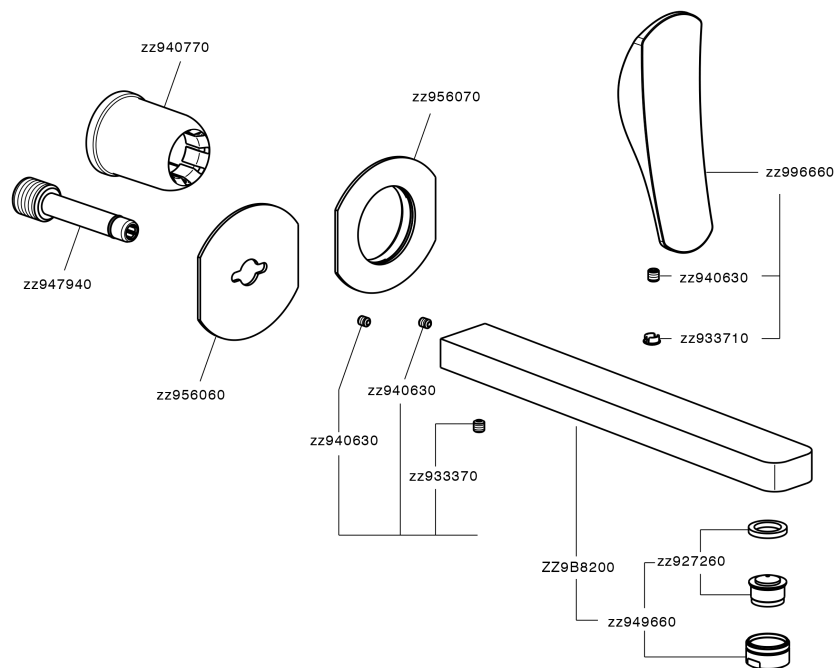

## Exposed part for single lever washbasin valve ROADSTER ACCENT\_RA005512

MODEL **RA005512**

Exposed part for single lever washbasin valve, without concealed part, spout L.250 mm, for item Easy-Box ZA002450-ZA025510

### CHARACTERISTICS

Installation **Concealed**  
 Required concealed parts **ZA002450**

## Exposed part for single lever washbasin valve ROADSTER ACCENT\_RA005512

RA005512

<https://en.cisal.it/exposed-part-for-single-lever-washbasin-valve-roadster-accent-ra005512>

2026-05-19