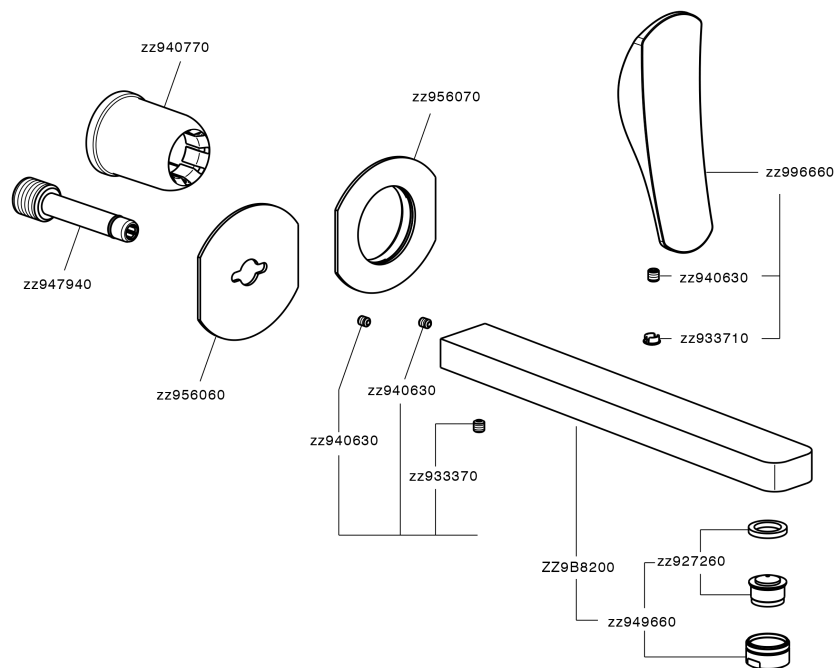

Exposed part for single lever washbasin valve ROADSTER ACCENT_RA005512

MODEL **RA005512**

Exposed part for single lever washbasin valve, without concealed part, spout L.250 mm, for item Easy-Box ZA002450-ZA025510

AVAILABLE FINISHINGS

-  **21** 21 Chrome
-  **2B** 2B Polished Nickel
-  **2F** 2F Brushed Nickel
-  **2Q** 2Q Black Titanium
-  **40** 40 Matt Black
-  **4Q** 4Q Matt White

CHARACTERISTICS

Installation **Concealed**
 Required concealed parts **ZA002450**

Exposed part for single lever washbasin valve ROADSTER ACCENT_RA005512

RA005512

<https://en.cisal.it/exposed-part-for-single-lever-washbasin-valve-roadster-accent-ra005512>

2026-06-14