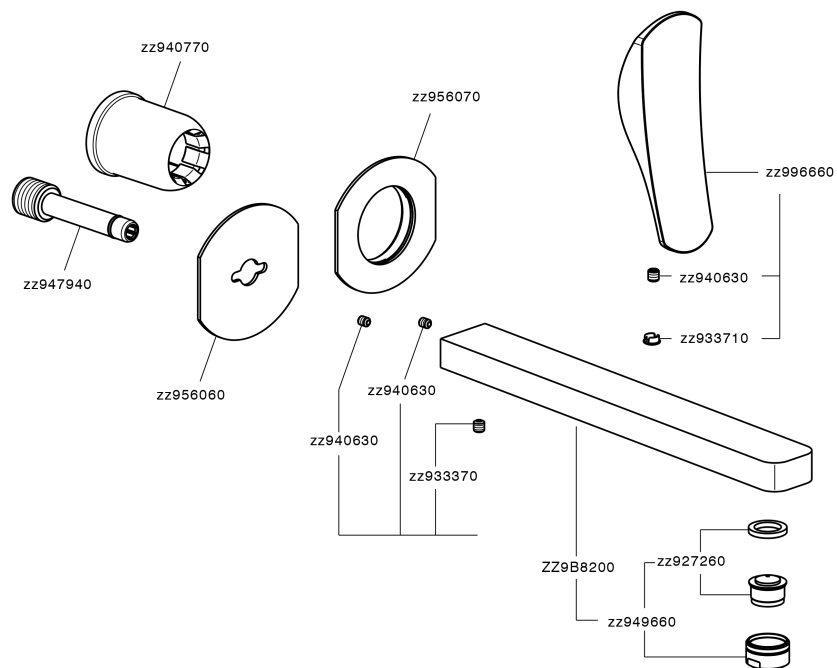

Exposed part for single lever washbasin valve ROADSTER ACCENT_RA005512

MODEL **RA005512**

Exposed part for single lever washbasin valve, without concealed part, spout L.250 mm, for item Easy-Box ZA002450-ZA025510

AVAILABLE FINISHINGS

-  **21** 21 Chrome
-  **2B** 2B Polished Nickel
-  **2F** 2F Brushed Nickel
-  **2Q** 2Q Black Titanium
-  **40** 40 Matt Black
-  **4Q** 4Q Matt White

CHARACTERISTICS

Installation **Concealed**
 Required concealed parts **ZA002450**

Exposed part for single lever washbasin valve ROADSTER ACCENT_RA005512

RA005512

<https://en.cisal.it/exposed-part-for-single-lever-washbasin-valve-roadster-accent-ra005512>

2026-04-07