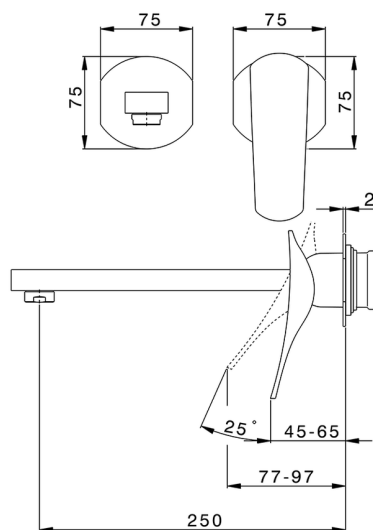

Exposed part for single lever washbasin valve ROADSTER ACCENT_RA005512

MODEL **RA005512**

Exposed part for single lever washbasin valve, without concealed part, spout L.250 mm, for item Easy-Box ZA002450-ZA025510

Exposed part for single lever washbasin valve ROADSTER ACCENT_RA005512

RA005512

<https://en.cisal.it/exposed-part-for-single-lever-washbasin-valve-roadster-accent-ra005512>

2026-05-19