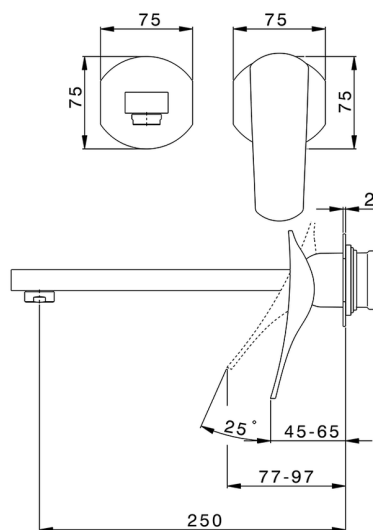

Exposed part for single lever washbasin valve ROADSTER ACCENT_RA005512

MODEL **RA005512**

Exposed part for single lever washbasin valve, without concealed part, spout L.250 mm, for item Easy-Box ZA002450-ZA025510

Exposed part for single lever washbasin valve ROADSTER ACCENT_RA005512

RA005512

<https://en.cisal.it/exposed-part-for-single-lever-washbasin-valve-roadster-accent-ra005512>

2026-06-13