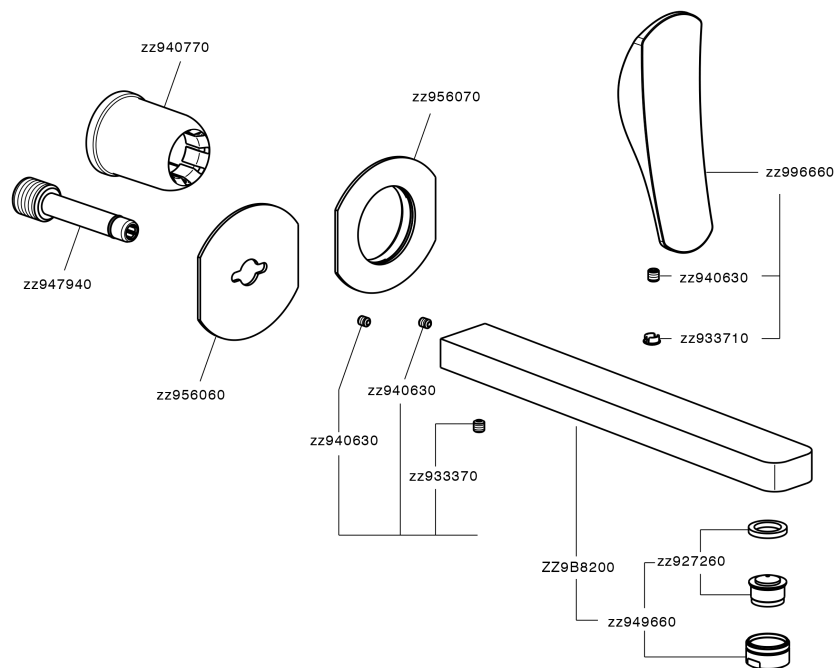

Exposed part for single lever washbasin valve ROADSTER ACCENT_RA005512

MODEL **RA005512**

Exposed part for single lever washbasin valve, without concealed part, spout L.250 mm, for item Easy-Box ZA002450-ZA025510

AVAILABLE FINISHINGS

-  **21** 21 Chrome
-  **2B** 2B Polished Nickel
-  **2F** 2F Brushed Nickel
-  **2Q** 2Q Black Titanium
-  **40** 40 Matt Black
-  **4Q** 4Q Matt White

CHARACTERISTICS

Installation **Concealed**
 Required concealed parts **ZA002450**

Exposed part for single lever washbasin valve ROADSTER ACCENT_RA005512

RA005512

<https://en.cisal.it/exposed-part-for-single-lever-washbasin-valve-roadster-accent-ra005512>

2026-05-19