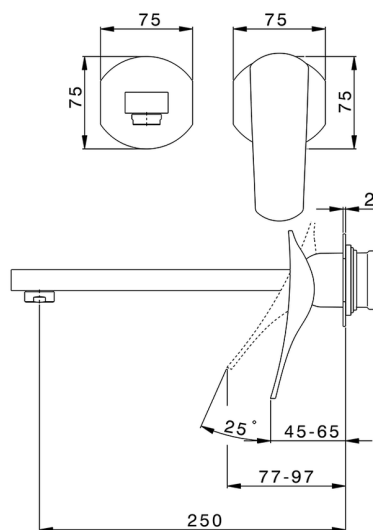

Exposed part for single lever washbasin valve ROADSTER ACCENT_RA005512

MODEL **RA005512**

Exposed part for single lever washbasin valve, without concealed part, spout L.250 mm, for item Easy-Box ZA002450-ZA025510

Exposed part for single lever washbasin valve ROADSTER ACCENT_RA005512

RA005512

<https://en.cisal.it/exposed-part-for-single-lever-washbasin-valve-roadster-accent-ra005512>

2026-04-07