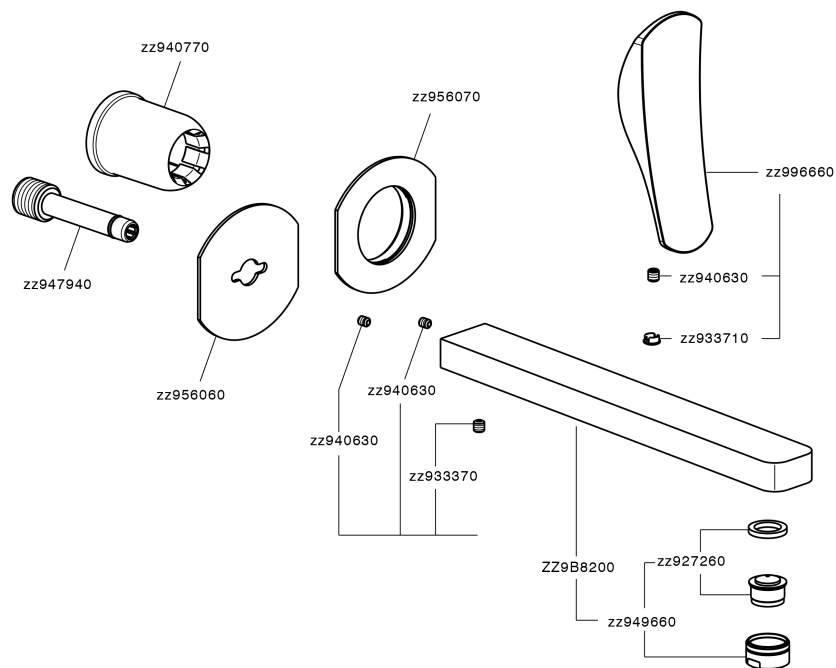

Exposed part for single lever washbasin valve ROADSTER ACCENT_RA005512

MODEL **RA005512**

Exposed part for single lever washbasin valve, without concealed part, spout L.250 mm, for item Easy-Box ZA002450-ZA025510

AVAILABLE FINISHINGS

-  **21** 21 Chrome
-  **2B** 2B Polished Nickel
-  **2F** 2F Brushed Nickel
-  **2Q** 2Q Black Titanium
-  **40** 40 Matt Black
-  **4Q** 4Q Matt White

CHARACTERISTICS

Installation **Concealed**
 Required concealed parts **ZA002450**

Exposed part for single lever washbasin valve ROADSTER ACCENT_RA005512

RA005512

<https://en.cisal.it/exposed-part-for-single-lever-washbasin-valve-roadster-accent-ra005512>

2026-06-13