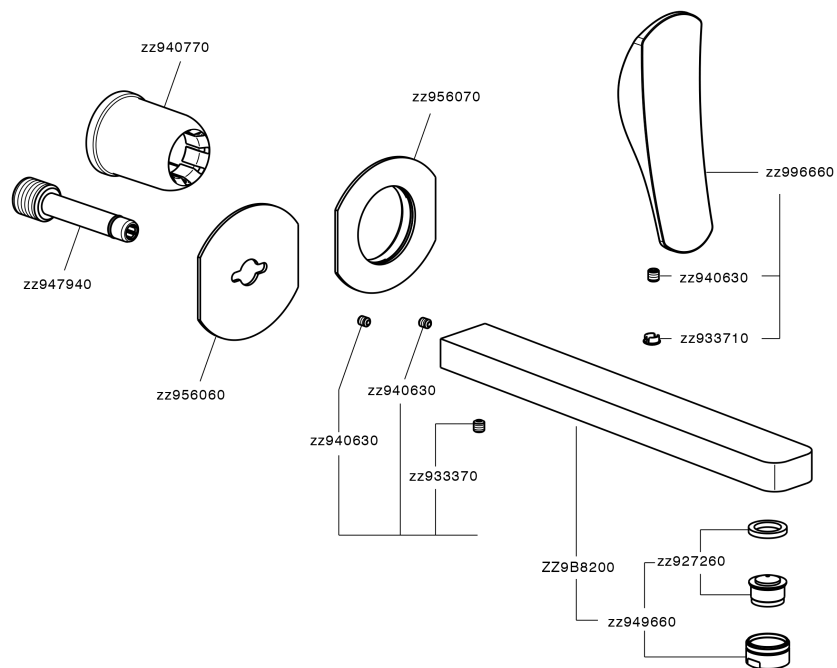

## Exposed part for single lever washbasin valve ROADSTER ACCENT\_RA005512

RA005512

<https://en.cisal.it/exposed-part-for-single-lever-washbasin-valve-roadster-accent-ra005512>

2026-05-19