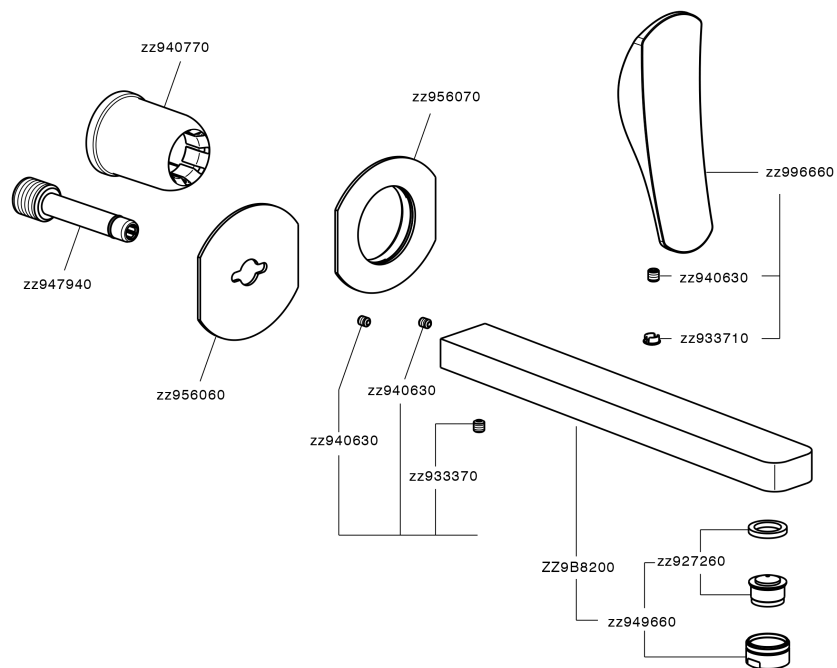

## Exposed part for single lever washbasin valve ROADSTER ACCENT\_RA005512

RA005512

<https://en.cisal.it/exposed-part-for-single-lever-washbasin-valve-roadster-accent-ra005512>

2026-06-29