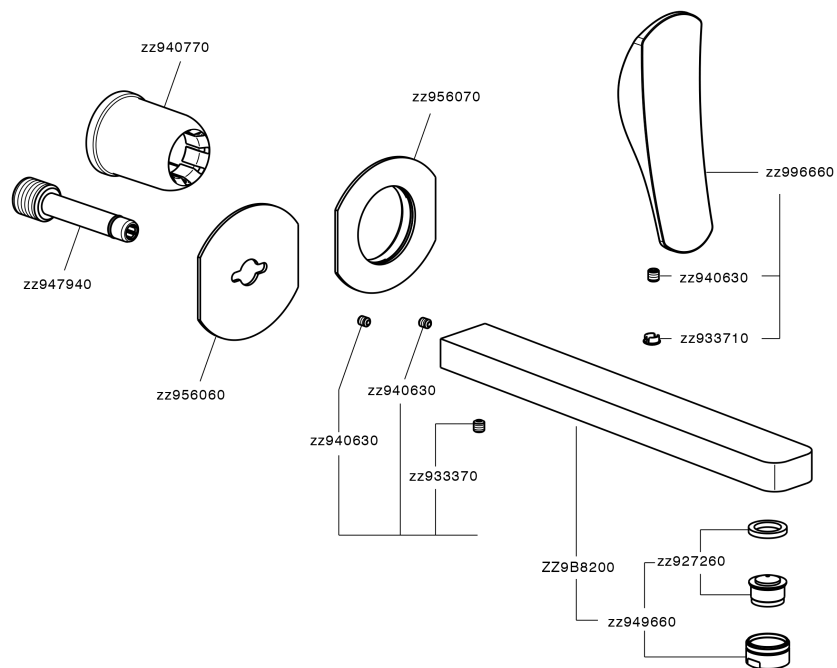

Exposed part for single lever washbasin valve ROADSTER ACCENT_RA005512

RA005512

<https://en.cisal.it/exposed-part-for-single-lever-washbasin-valve-roadster-accent-ra005512>

2026-06-08