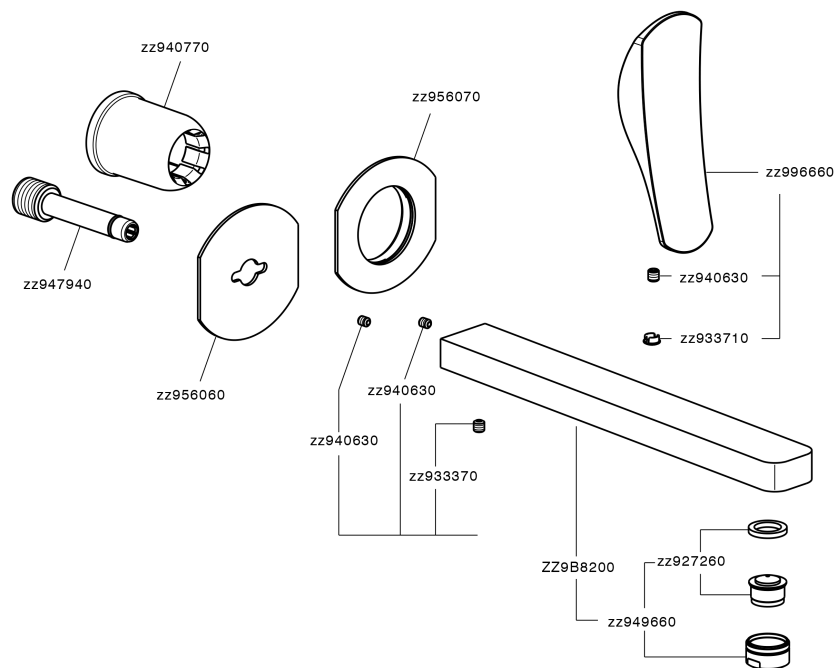

Exposed part for single lever washbasin valve ROADSTER ACCENT_RA005512

MODEL **RA005512**

Exposed part for single lever washbasin valve, without concealed part, spout L.250 mm, for item Easy-Box ZA002450-ZA025510

AVAILABLE FINISHINGS

-  **21** 21 Chrome
-  **2B** 2B Polished Nickel
-  **2F** 2F Brushed Nickel
-  **2Q** 2Q Black Titanium
-  **40** 40 Matt Black
-  **4Q** 4Q Matt White

CHARACTERISTICS

Installation **Concealed**
 Required concealed parts **ZA002450**

Exposed part for single lever washbasin valve ROADSTER ACCENT_RA005512

RA005512

<https://en.cisal.it/exposed-part-for-single-lever-washbasin-valve-roadster-accent-ra005512>

2026-06-14