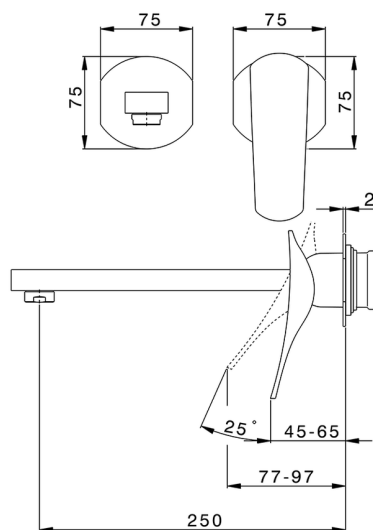

Exposed part for single lever washbasin valve ROADSTER ACCENT_RA005512

MODEL **RA005512**

Exposed part for single lever washbasin valve, without concealed part, spout L.250 mm, for item Easy-Box ZA002450-ZA025510

Exposed part for single lever washbasin valve ROADSTER ACCENT_RA005512

RA005512

<https://en.cisal.it/exposed-part-for-single-lever-washbasin-valve-roadster-accent-ra005512>

2026-04-29