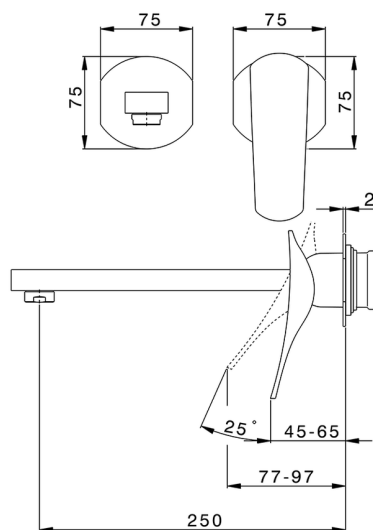

Exposed part for single lever washbasin valve ROADSTER ACCENT_RA005512

MODEL **RA005512**

Exposed part for single lever washbasin valve, without concealed part, spout L.250 mm, for item Easy-Box ZA002450-ZA025510

Exposed part for single lever washbasin valve ROADSTER ACCENT_RA005512

RA005512

<https://en.cisal.it/exposed-part-for-single-lever-washbasin-valve-roadster-accent-ra005512>

2026-06-14