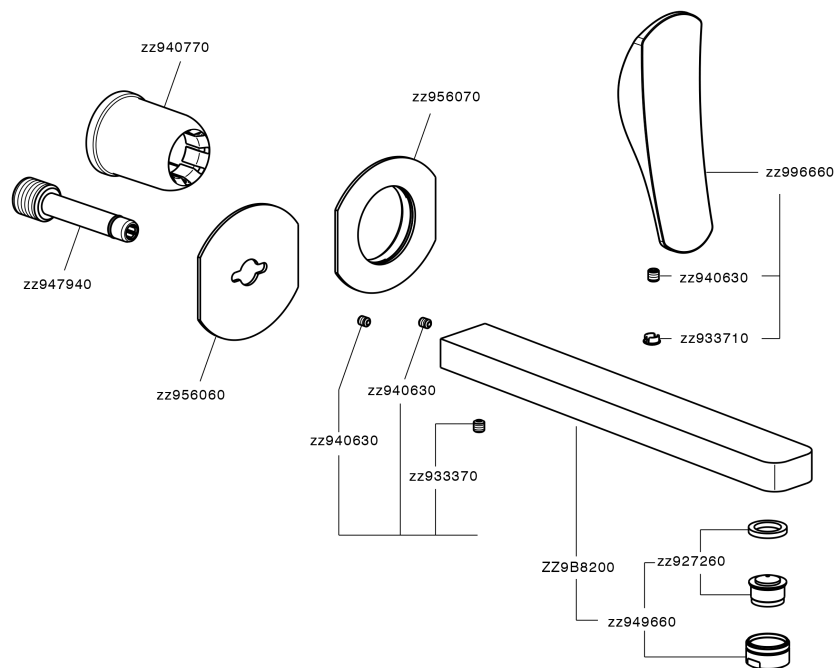

Exposed part for single lever washbasin valve ROADSTER ACCENT_RA005512

MODEL **RA005512**

Exposed part for single lever washbasin valve, without concealed part, spout L.250 mm, for item Easy-Box ZA002450-ZA025510

AVAILABLE FINISHINGS

-  **21** 21 Chrome
-  **2B** 2B Polished Nickel
-  **2F** 2F Brushed Nickel
-  **2Q** 2Q Black Titanium
-  **40** 40 Matt Black
-  **4Q** 4Q Matt White

CHARACTERISTICS

Installation **Concealed**
 Required concealed parts **ZA002450**

Exposed part for single lever washbasin valve ROADSTER ACCENT_RA005512

RA005512

<https://en.cisal.it/exposed-part-for-single-lever-washbasin-valve-roadster-accent-ra005512>

2026-04-29