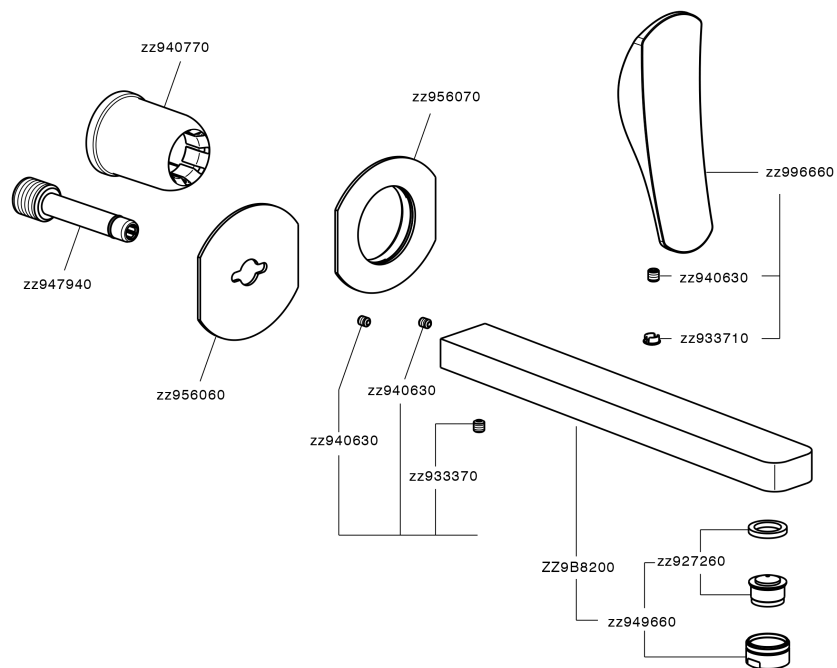

Exposed part for single lever washbasin valve ROADSTER ACCENT_RA005512

RA005512

<https://en.cisal.it/exposed-part-for-single-lever-washbasin-valve-roadster-accent-ra005512>

2026-04-28