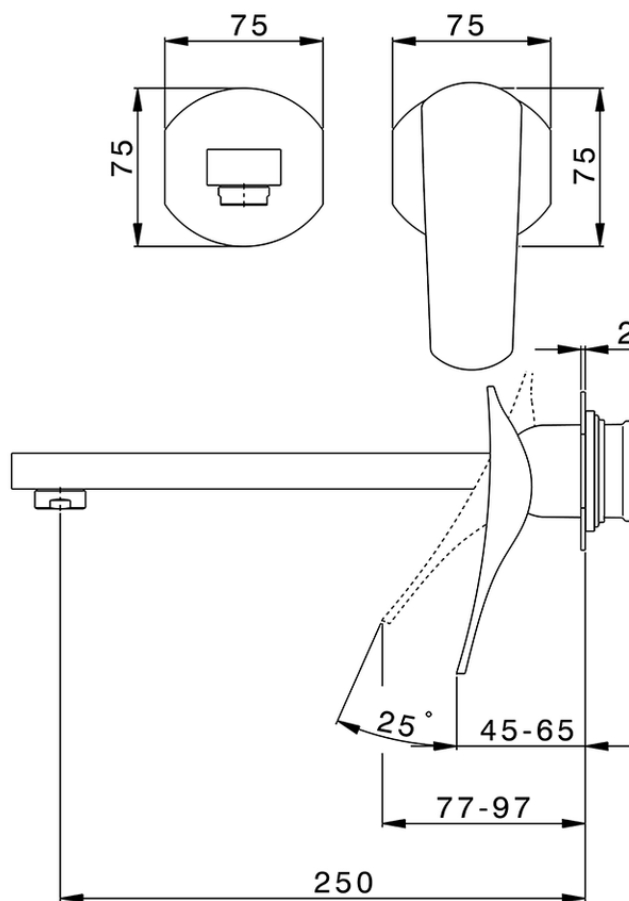

Exposed part for single lever washbasin valve ROADSTER ACCENT_RA005512

RA005512

<https://en.cisal.it/exposed-part-for-single-lever-washbasin-valve-roadster-accent-ra005512>

2026-04-06