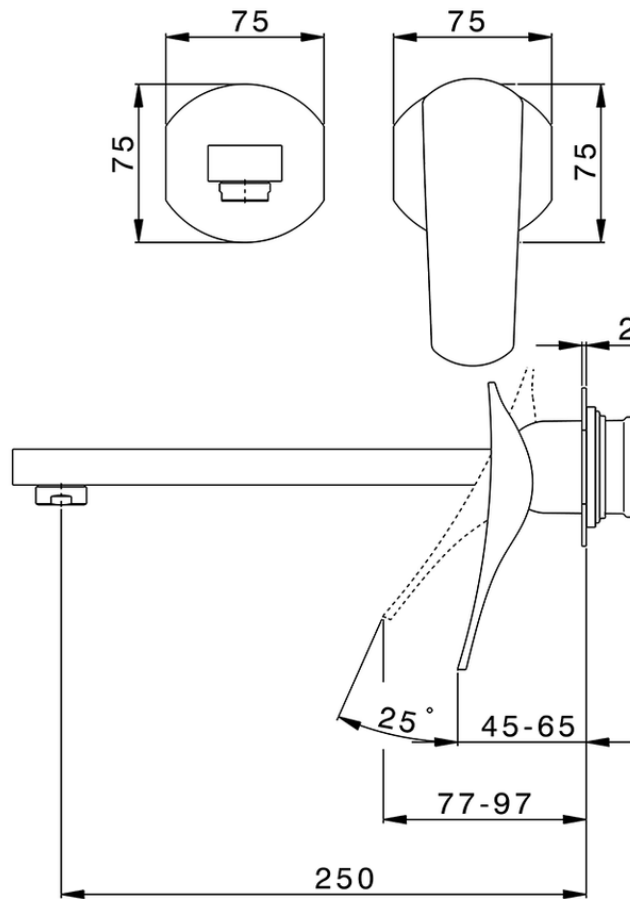

Exposed part for single lever washbasin valve ROADSTER ACCENT_RA005512

RA005512

<https://en.cisal.it/exposed-part-for-single-lever-washbasin-valve-roadster-accent-ra005512>

2026-04-28