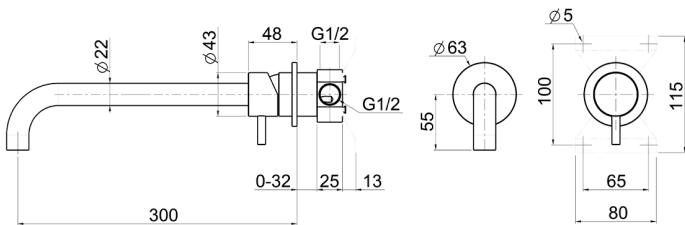

Exposed single lever washbasin mixer XION_XI002512

MODEL **XI002512**

Exposed single lever washbasin mixer, with concealed part, spout L.300 mm, Inox AISI 316L

AVAILABLE FINISHINGS

D1 D1 Brushed Inox

CHARACTERISTICS

Cartridge Spare Parts **ZZ96779000**

35 mm Cartridge

Exposed single lever washbasin mixer XION_XI002512

XI002512

<https://en.cisal.it/exposed-single-lever-washbasin-mixer-xion-xi002512>

2024-12-22