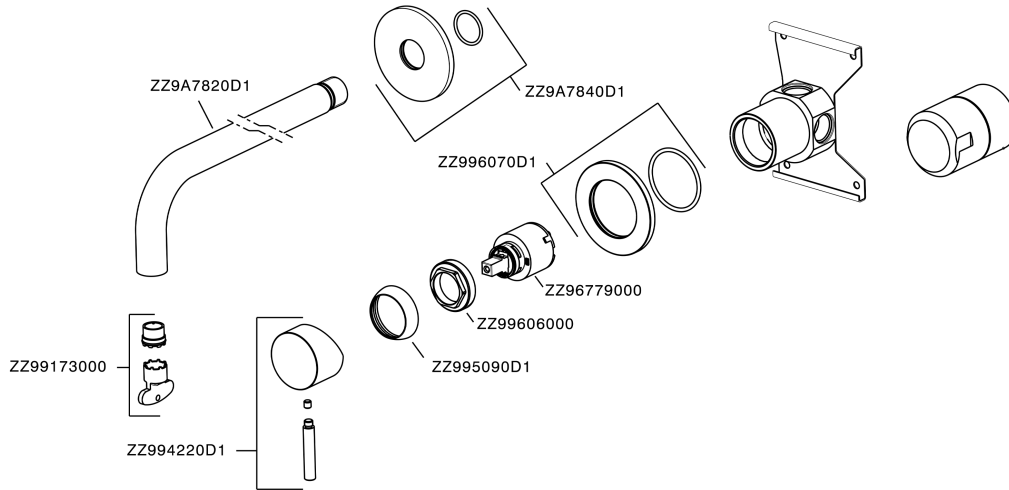

Exposed single lever washbasin mixer XION_XI002512

MODEL **XI002512**

Exposed single lever washbasin mixer, with concealed part, spout L.300 mm, Inox AISI 316L

AVAILABLE FINISHINGS

D1 D1 Brushed Inox

CHARACTERISTICS

Cartridge Spare Parts **ZZ96779000**

35 mm Cartridge

Exposed single lever washbasin mixer XION_XI002512

XI002512

<https://en.cisal.it/exposed-single-lever-washbasin-mixer-xion-xi002512>

2024-12-22