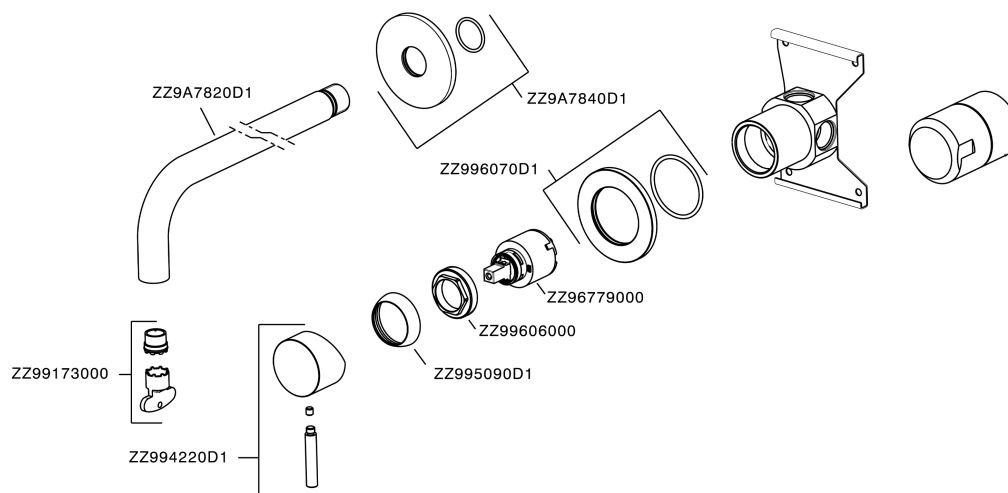

## Exposed single lever washbasin mixer XION\_XI002512

XI002512

<https://en.cisal.it/exposed-single-lever-washbasin-mixer-xion-xi002512>

2024-12-22